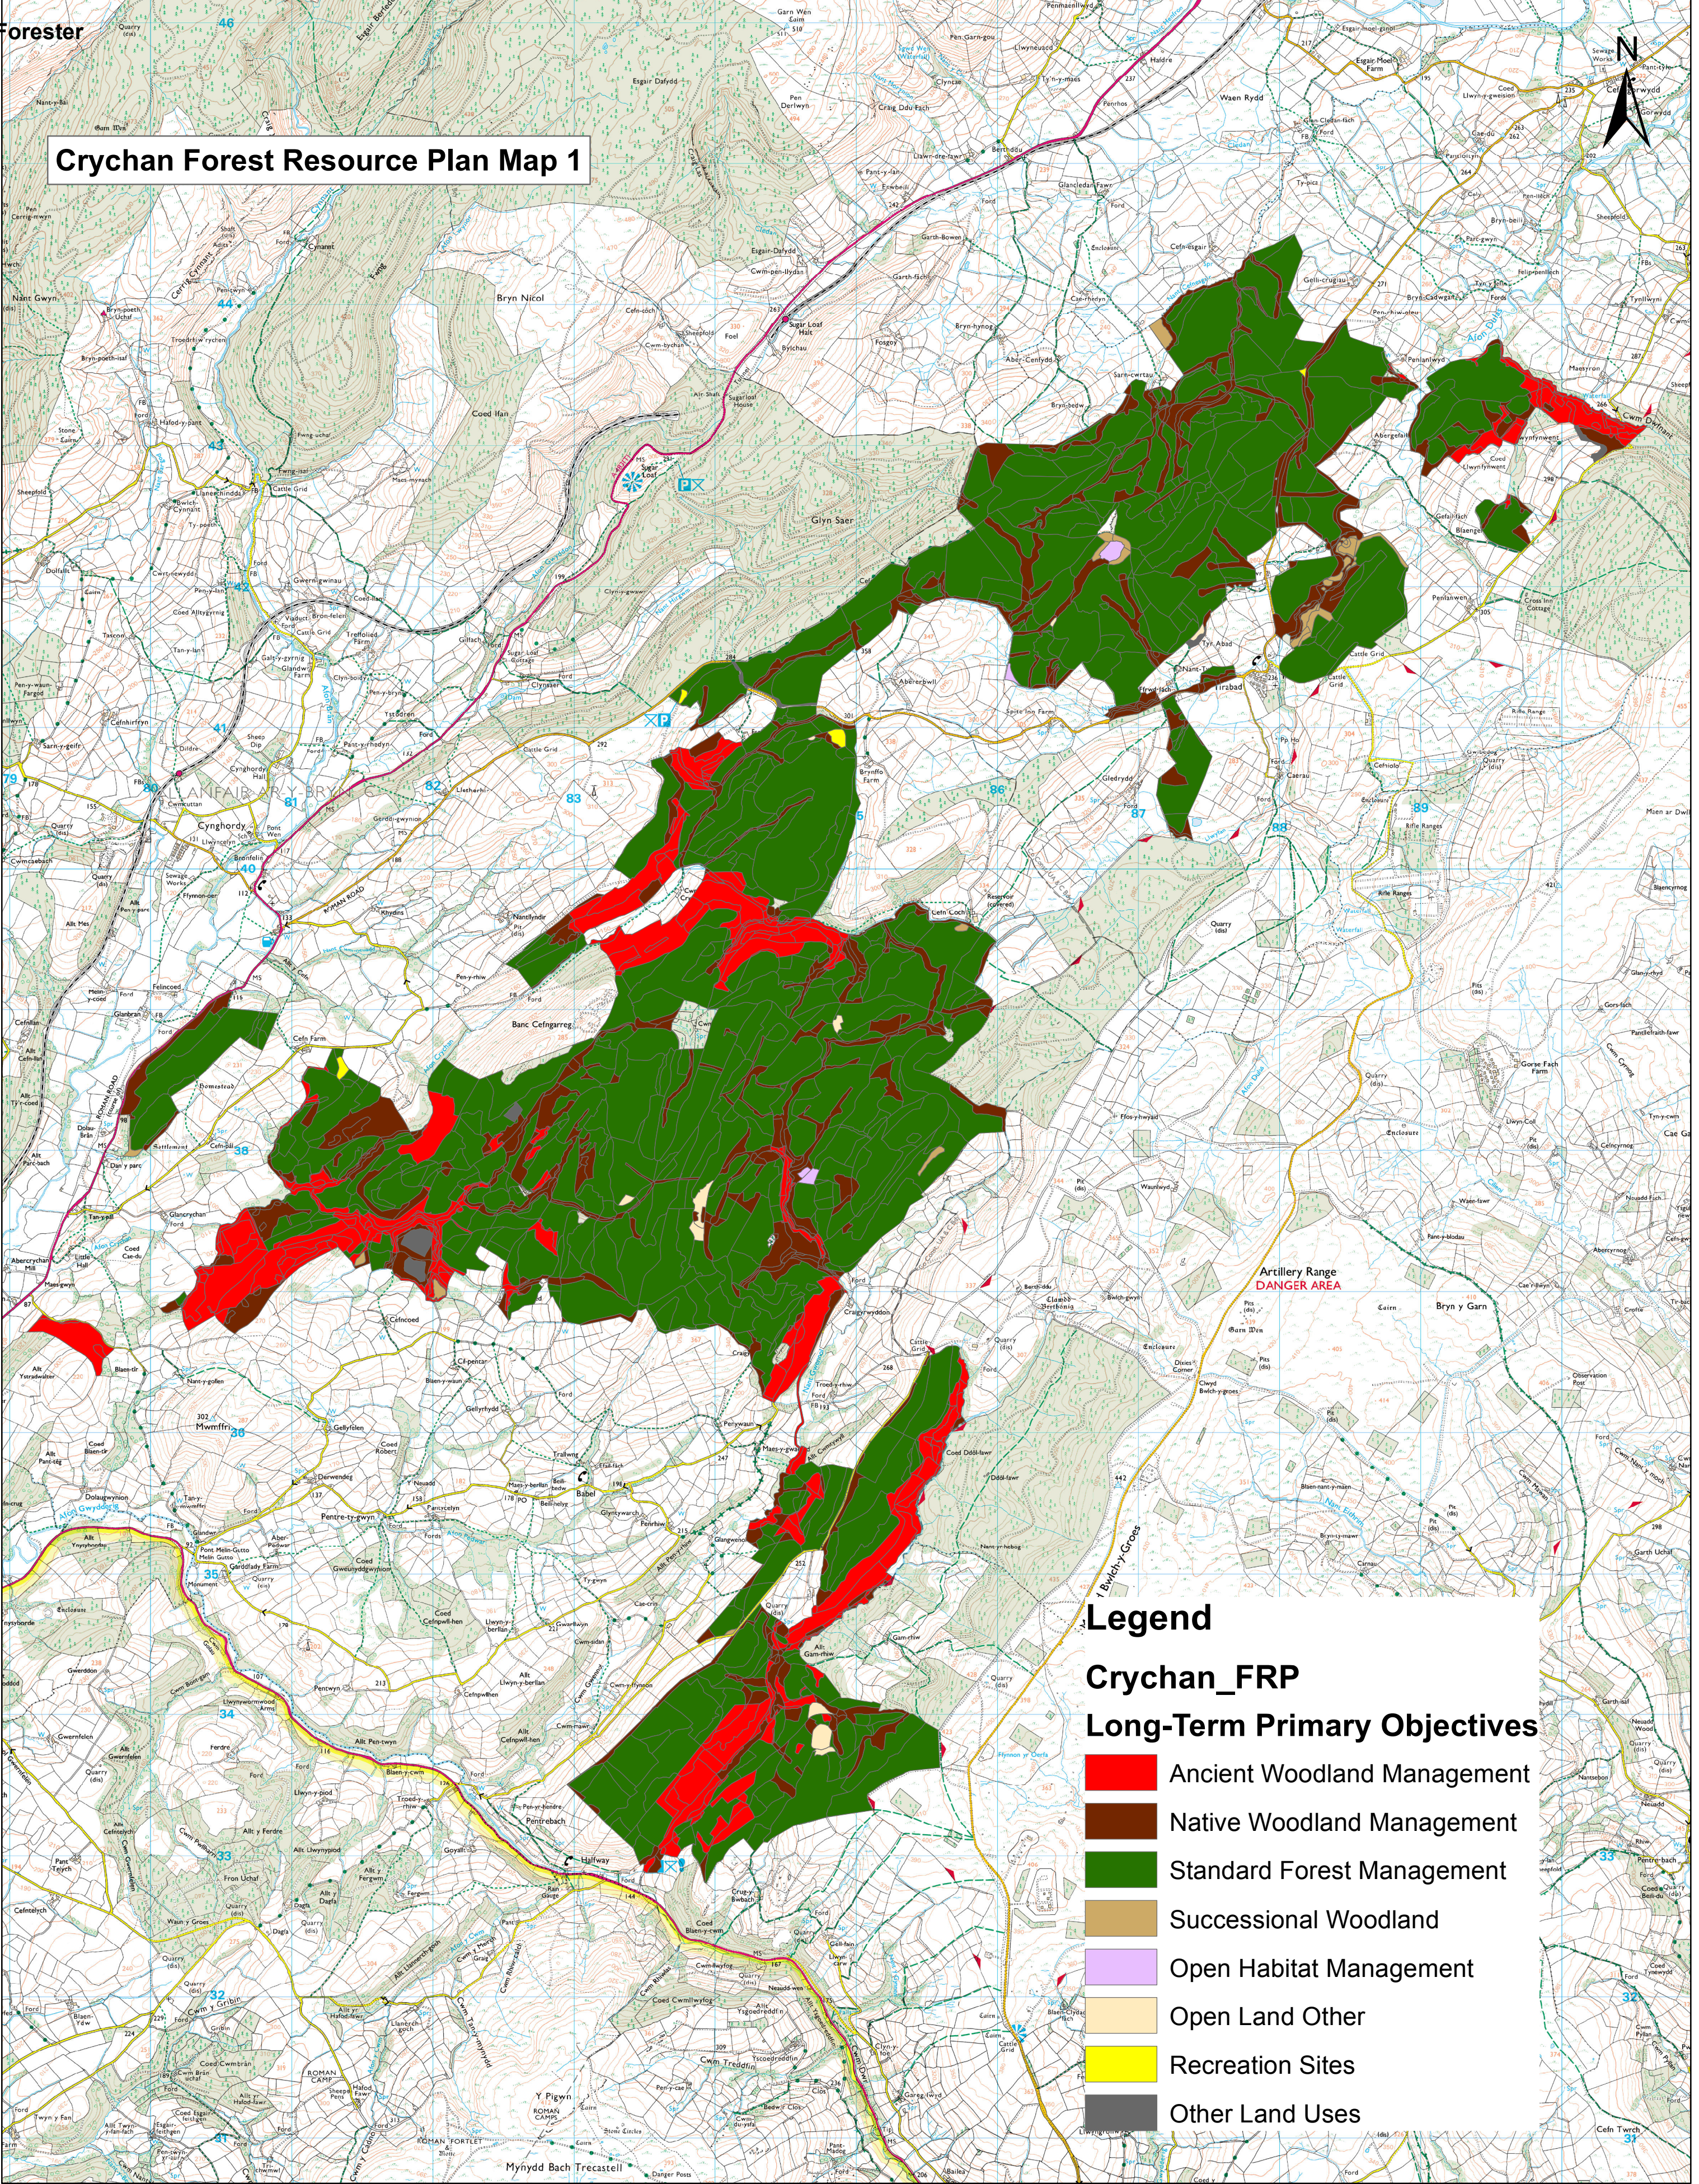

Crychan Forest Resource Plan Map 1

Legend

Crychan_FRP

Long-Term Primary Objectives

- Ancient Woodland Management
- Native Woodland Management
- Standard Forest Management
- Successional Woodland
- Open Habitat Management
- Open Land Other
- Recreation Sites
- Other Land Uses

Scale 1:30,000

Date April 2021