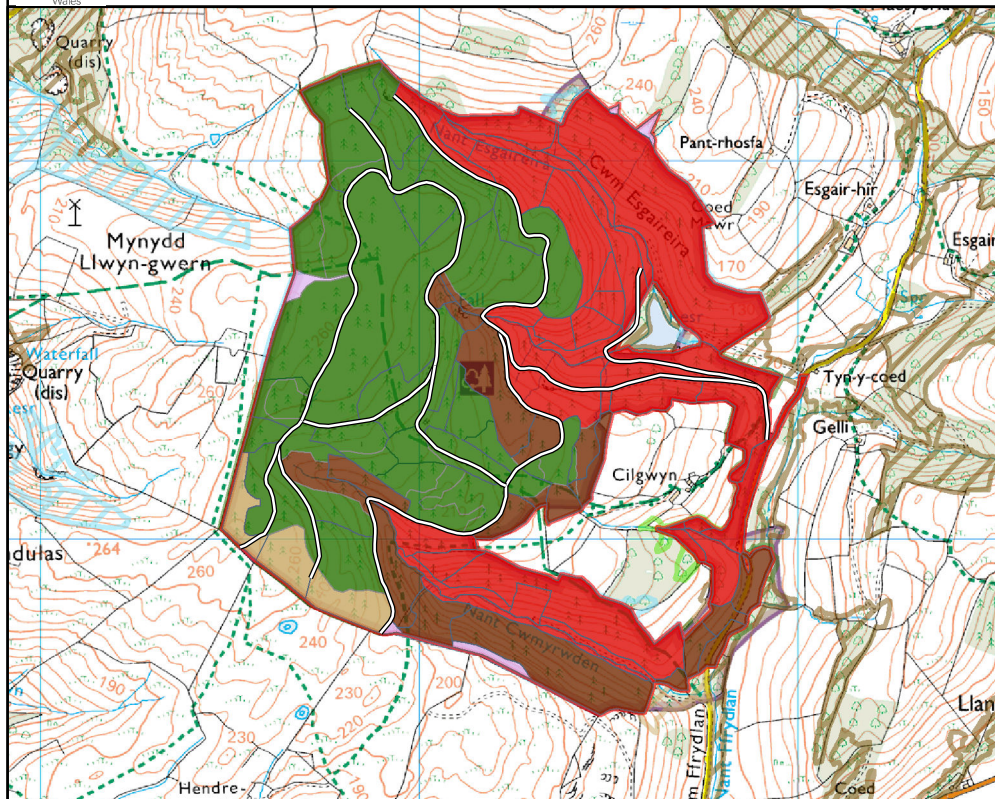

Machynlleth Forest Resource Plan - Map 1 (Part D - Cilgwyn)

Forest Road

Long-Term Primary Objectives

- Ancient Woodland Management
- Native Woodland Management
- Standard Forest Management
- Successional/Woodland
- Open Habitat Management
- Open Land Other
- Other Land Uses
- Machynlleth FRP Boundary
- Subcompartment

National Forest Inventory 2019

NFI 2019 Woodland Type

- Broadleaved
- Conifer
- Mixed mainly broadleaved
- Mixed mainly conifer
- Young Crops

0 0.0750.15 0.3
Kilometers

1:20,000 @ A3