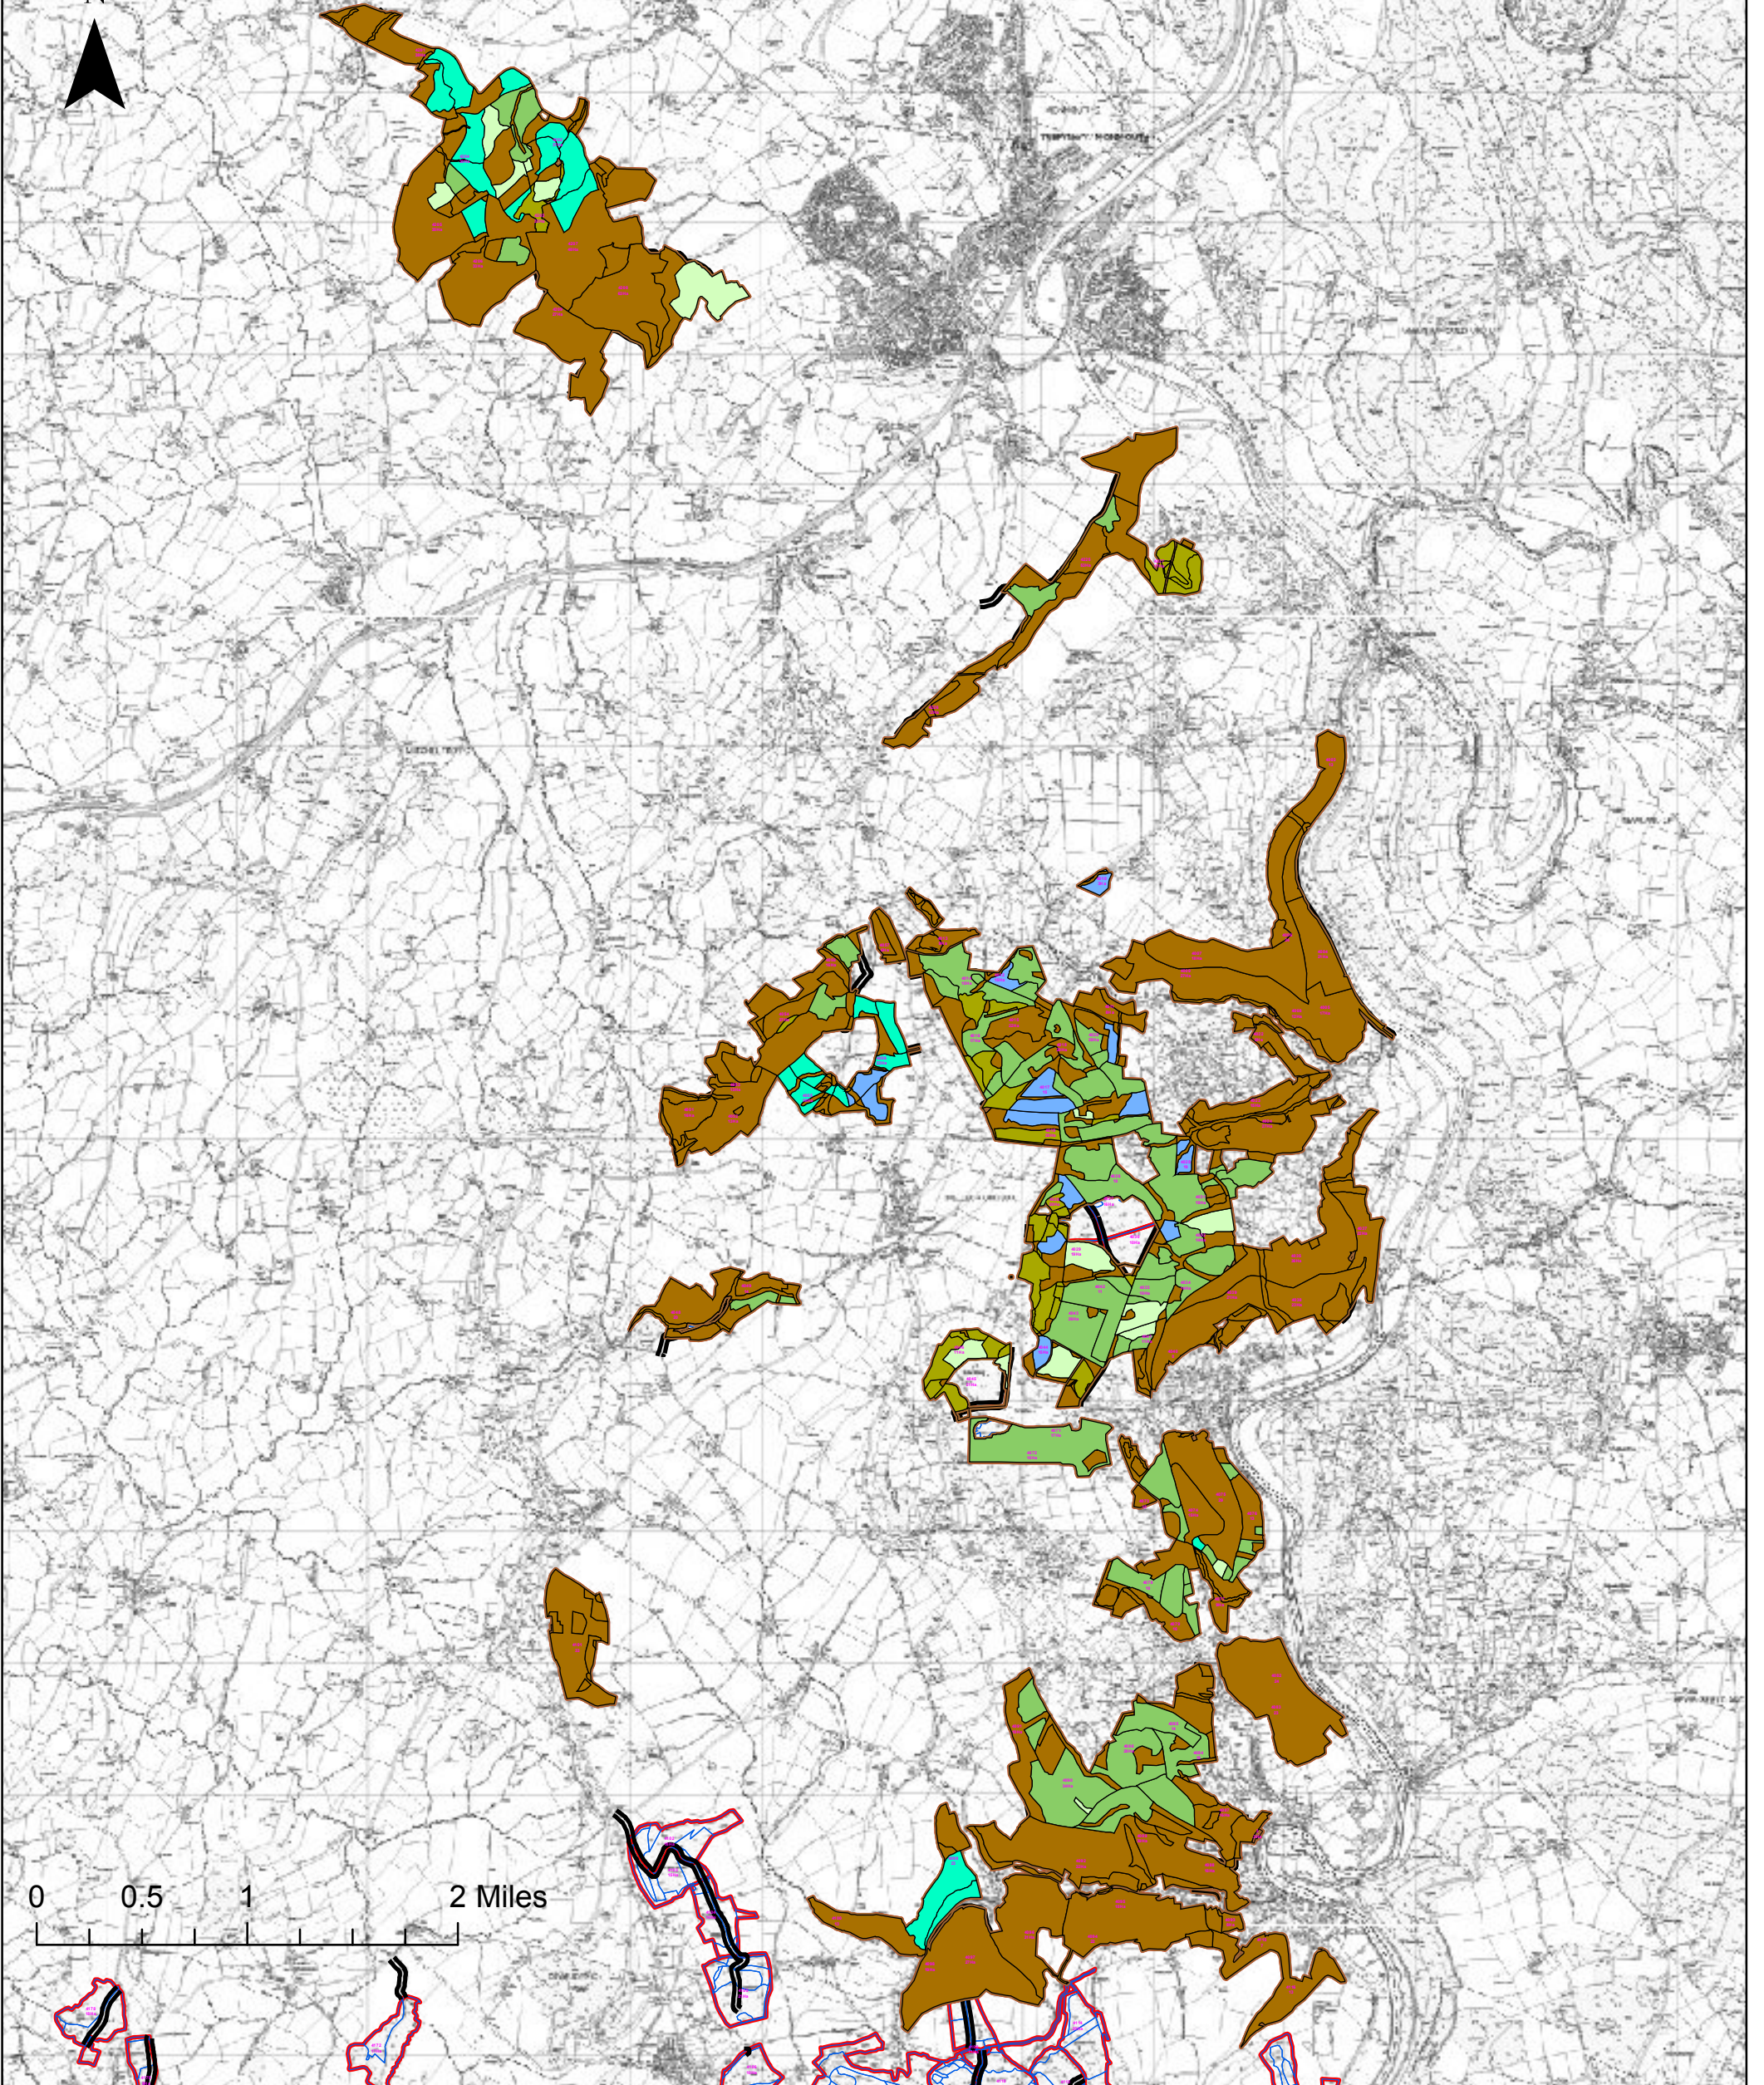

# Proposed Restocking Map - Wye Valley North DU12

Forest District  
Title - Proposed restocking map  
Type of Map Stock  
Scale 1:48,000  
Date - December 2013

### Legend

- |   |   |
|---|---|
|  <all other values> |  Other Conifer             |
|  Douglas Fir         |  Pines                     |
|  Larches             |  Sitka Spruce              |
|  Norway Spruce      |  Other / Mixed Broadleaves |