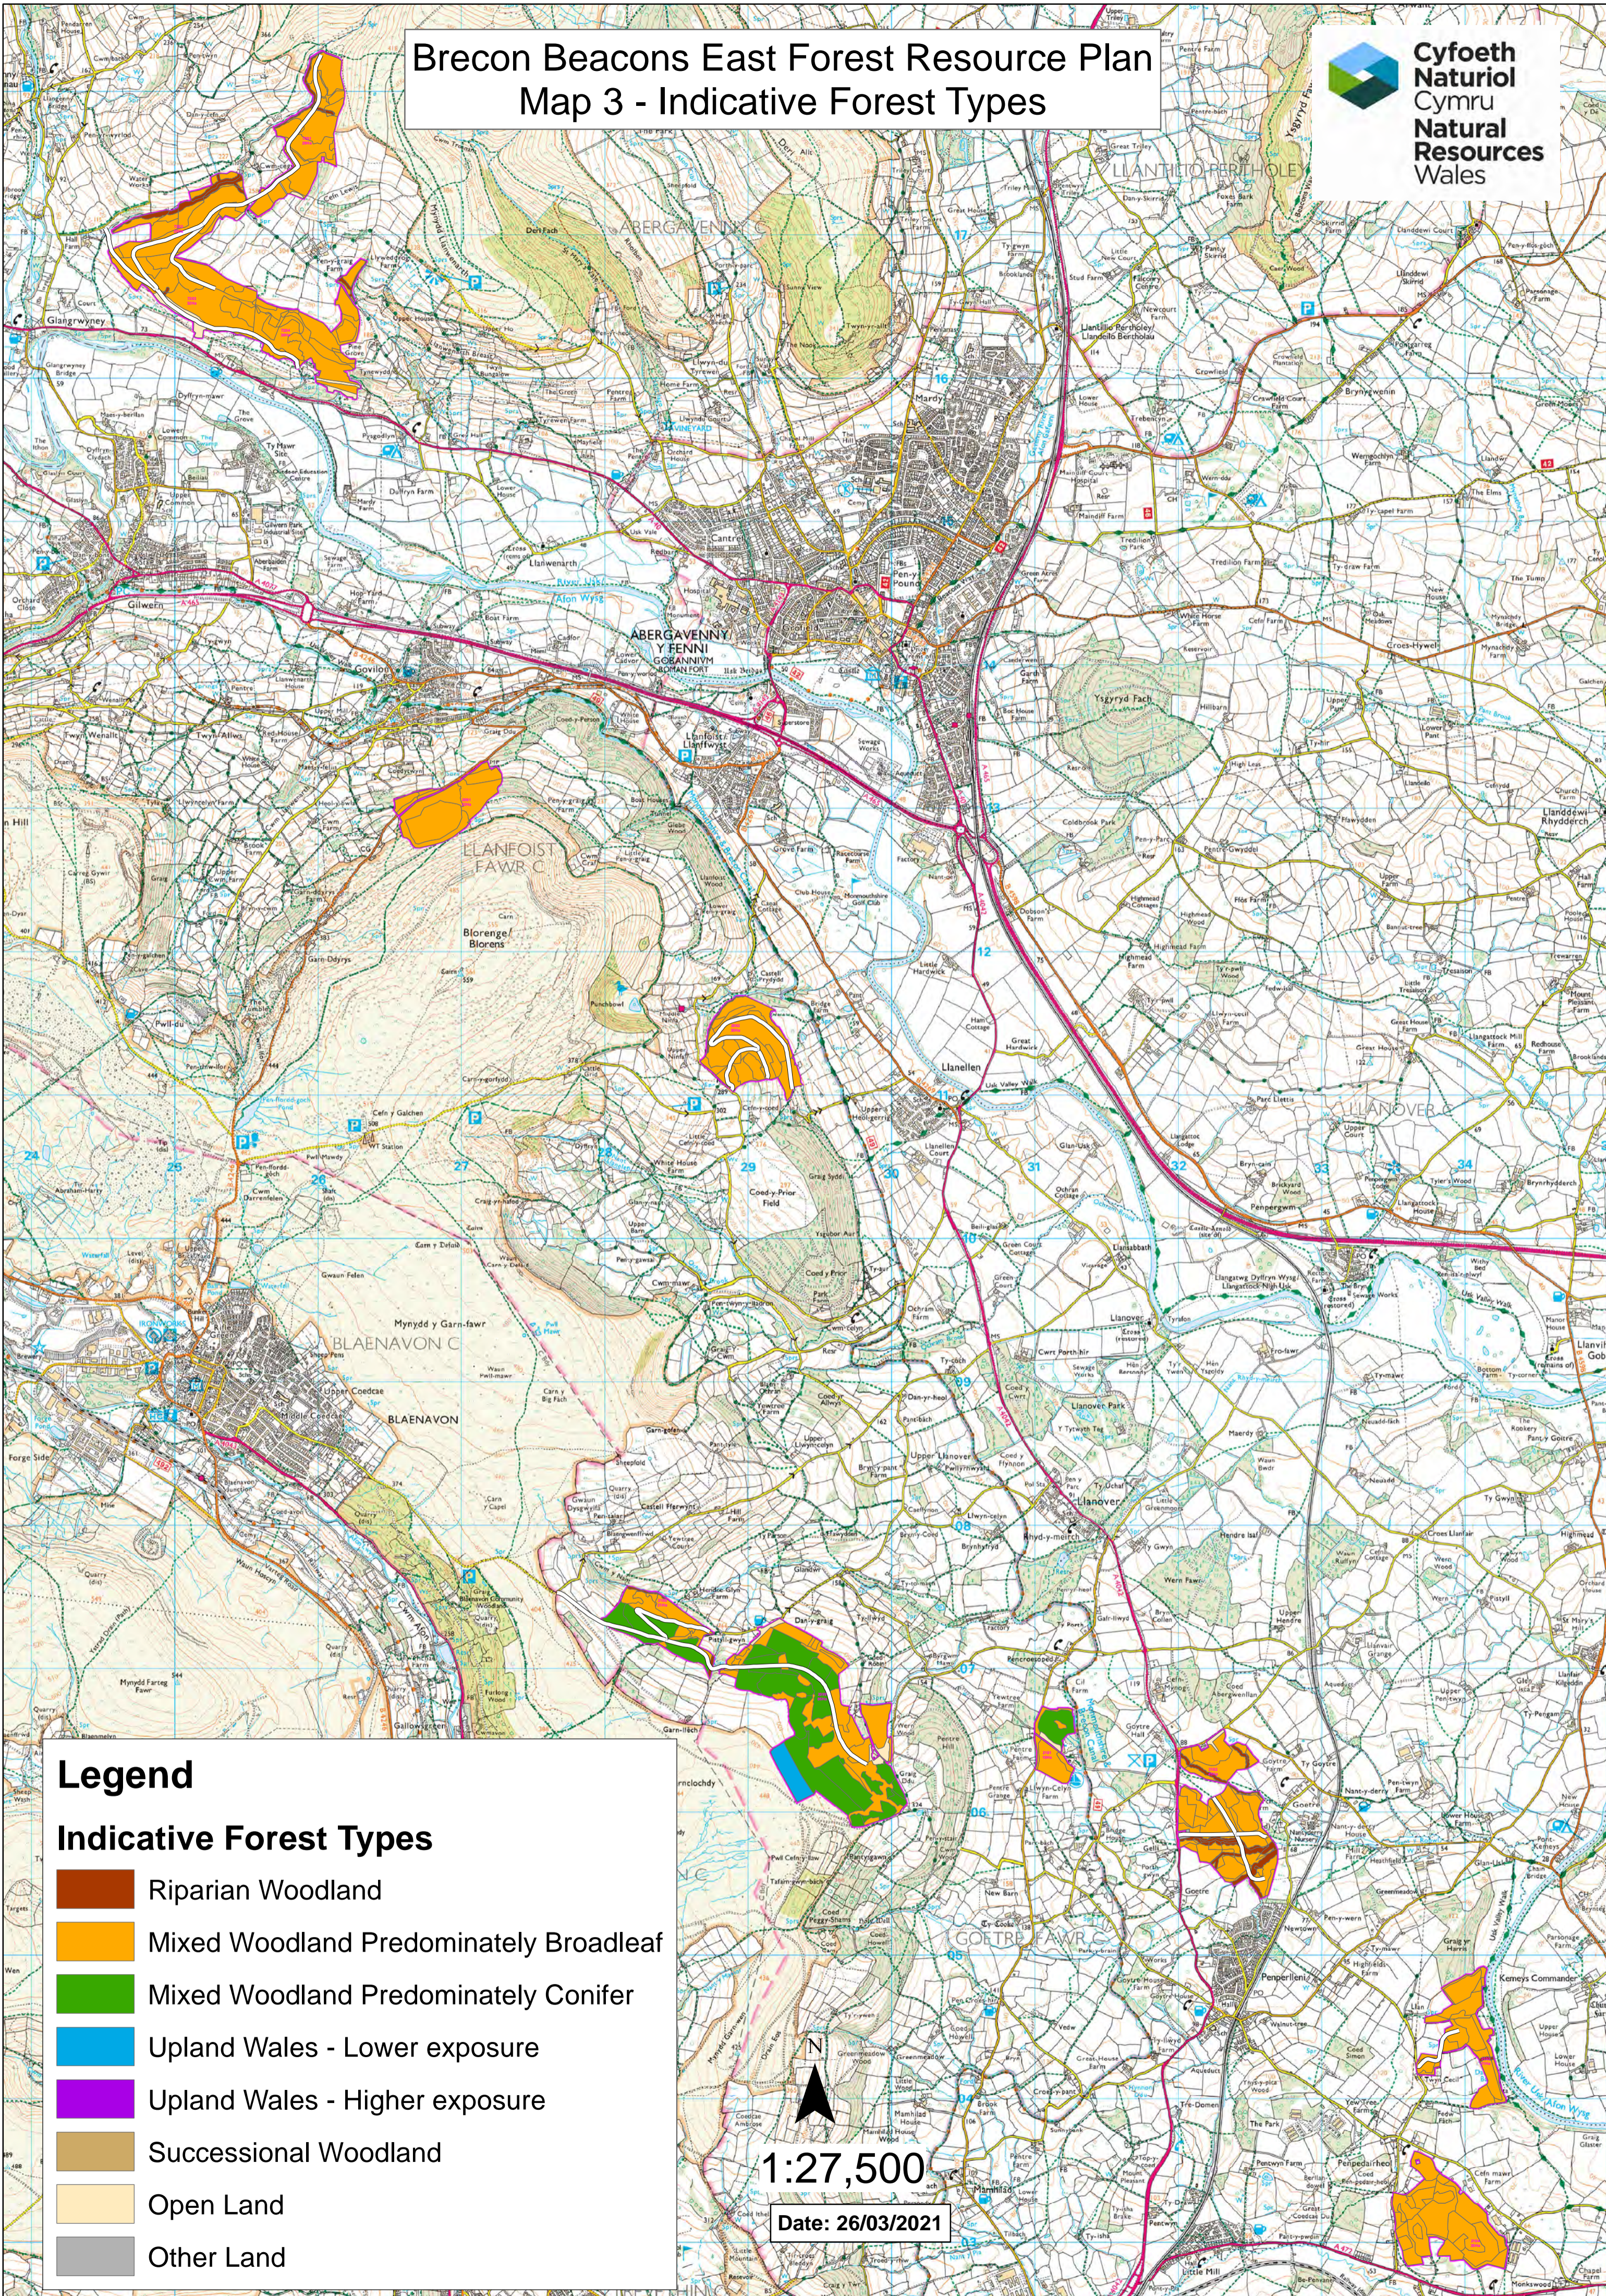

# Brecon Beacons East Forest Resource Plan Map 3 - Indicative Forest Types

## Legend

### Indicative Forest Types

-  Riparian Woodland
-  Mixed Woodland Predominately Broadleaf
-  Mixed Woodland Predominately Conifer
-  Upland Wales - Lower exposure
-  Upland Wales - Higher exposure
-  Successional Woodland
-  Open Land
-  Other Land

1:27,500

Date: 26/03/2021