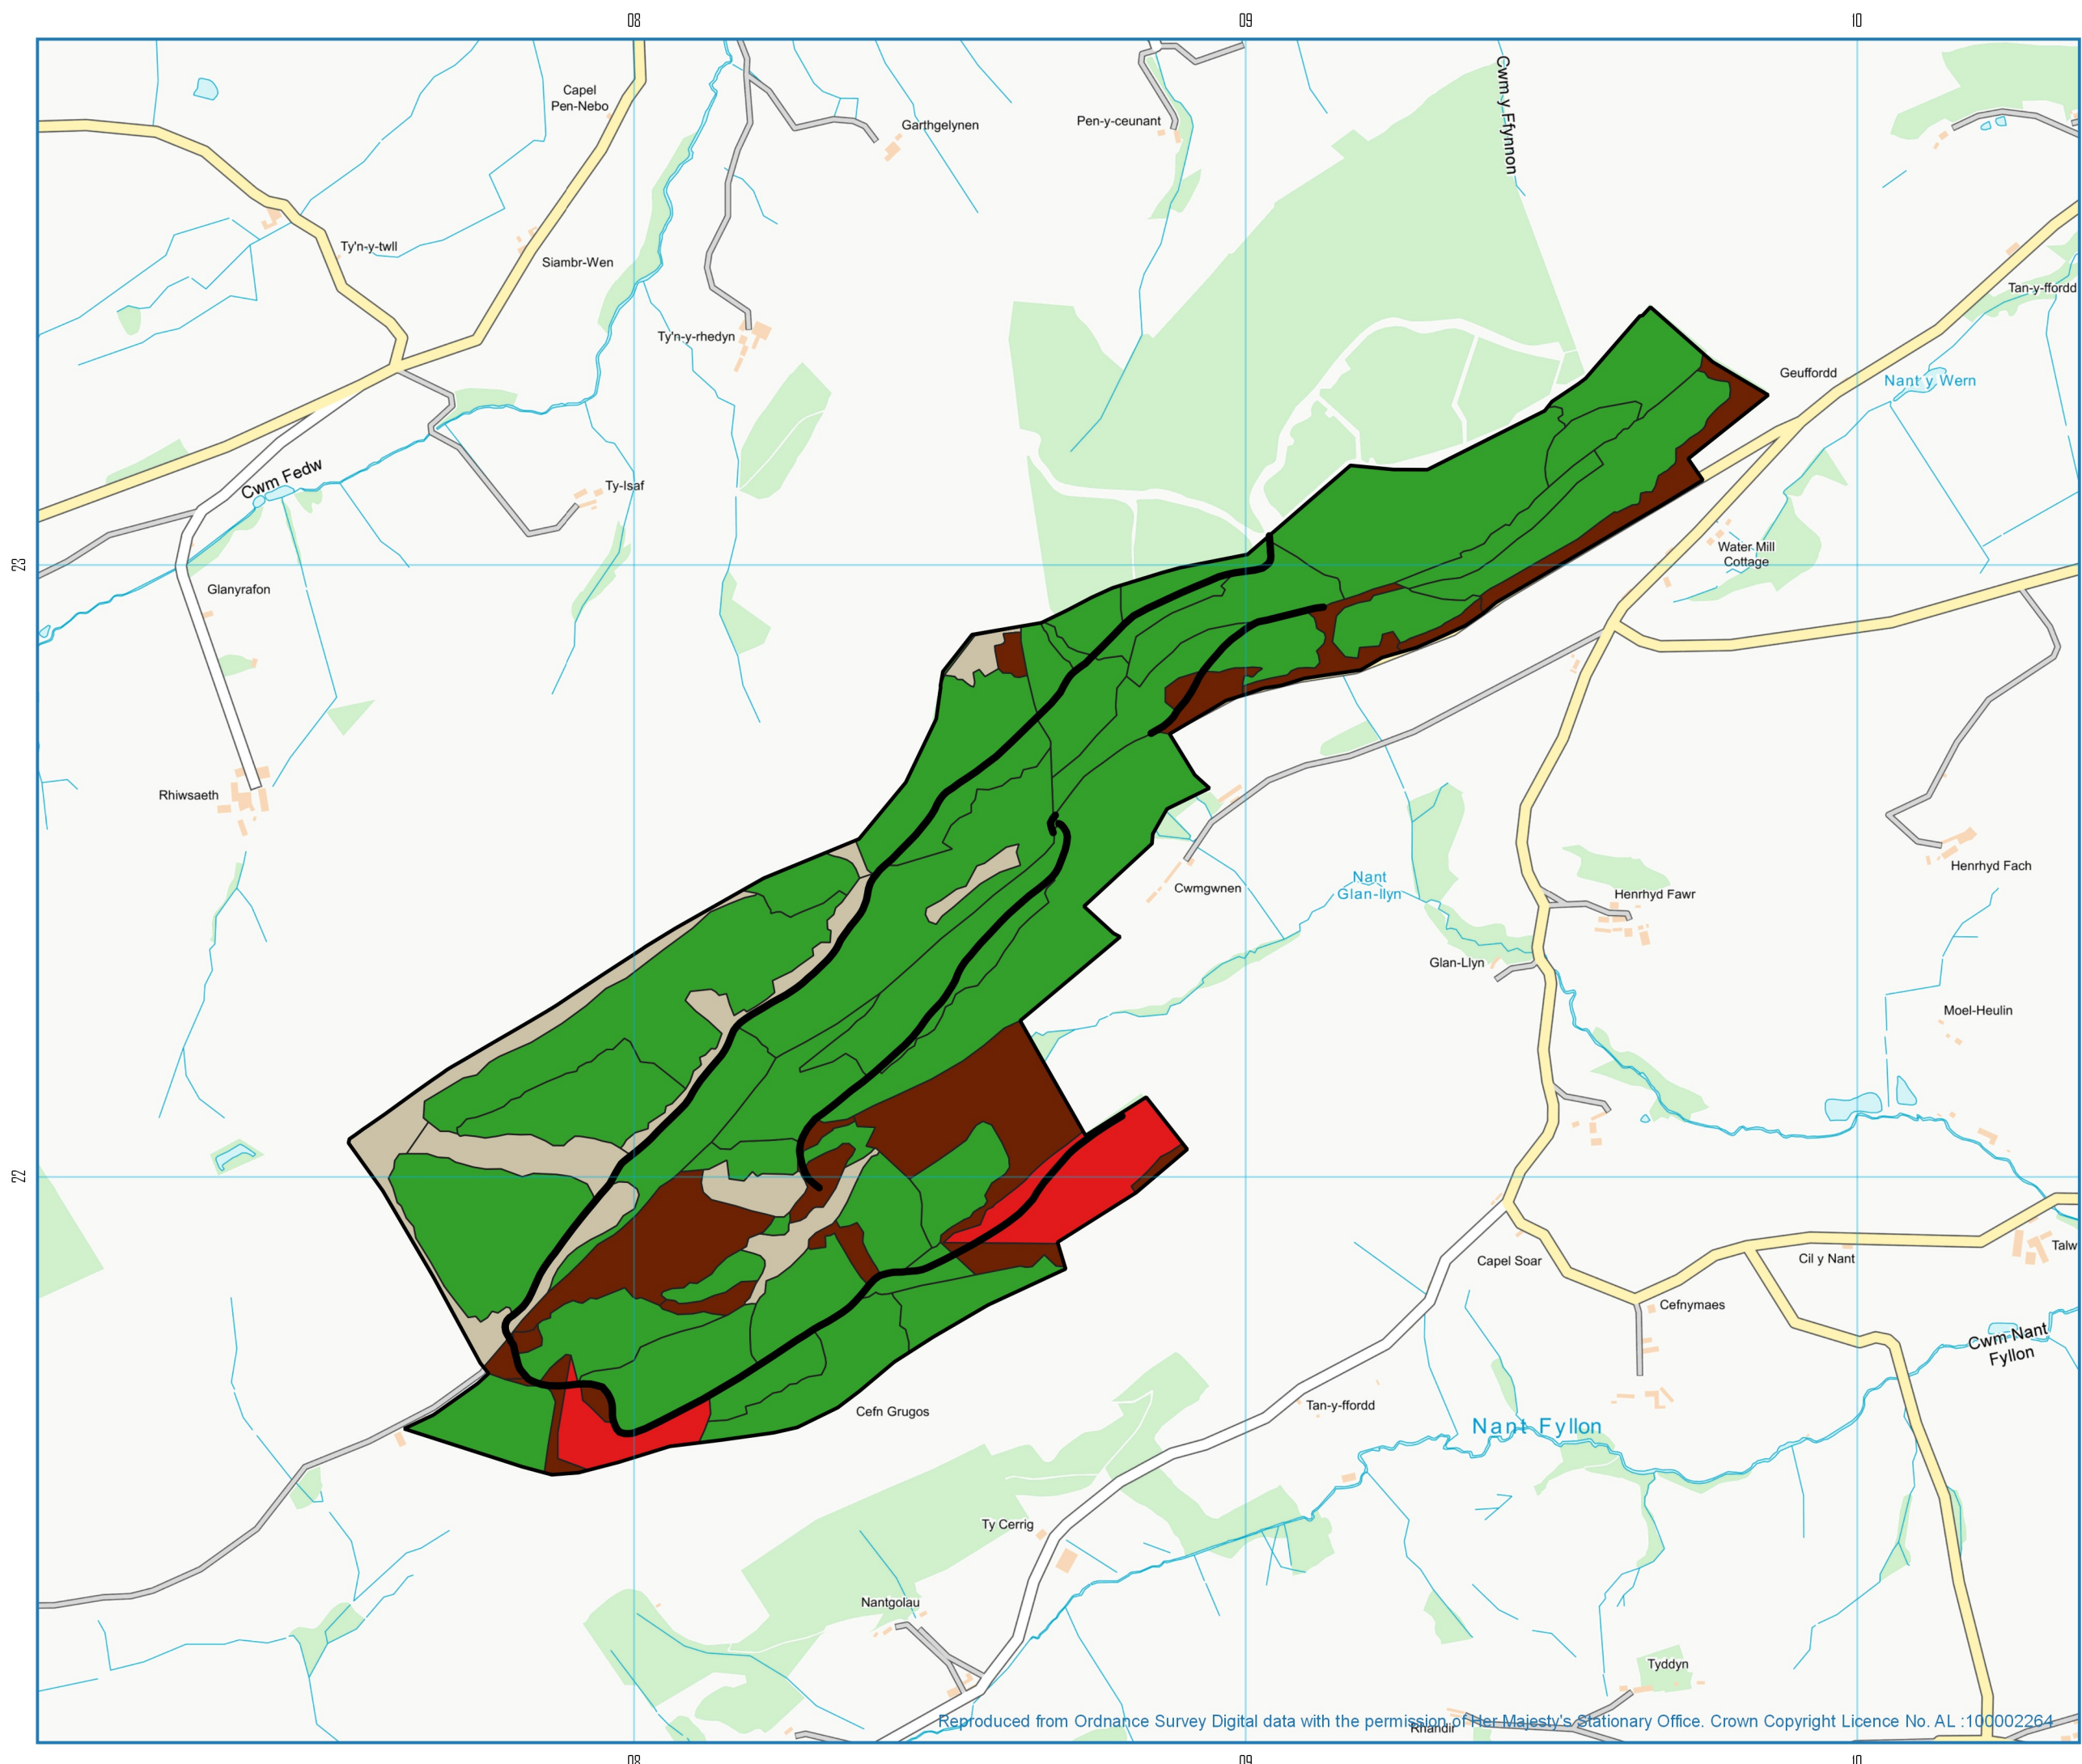

HIRNANT

Cwm Gwnen Map 1 - Prif Amcanion Hirdymor / Long-term Primary Objectives

-  Rheoli Coetir Hynafol
Ancient Woodland Management
-  Rheoli Coetiroedd Brodorol
Native Woodland Management
-  Rheoli Coetir Safonol
Standard Forest Management
-  Coetiroedd Olynol
Successional Woodland
-  Fyrdd Coedwig - Forest Roads

1:10000
Scale Correct at A3
Grid Ref: SJ086224
Date: 10/05/2021
Drawn by: SteveK

Pryor and Rickett Silviculture
10 Priory Hill, Brecon, Wales, LD3 9DH

01874 620777 || Wales@silviculture.co.uk