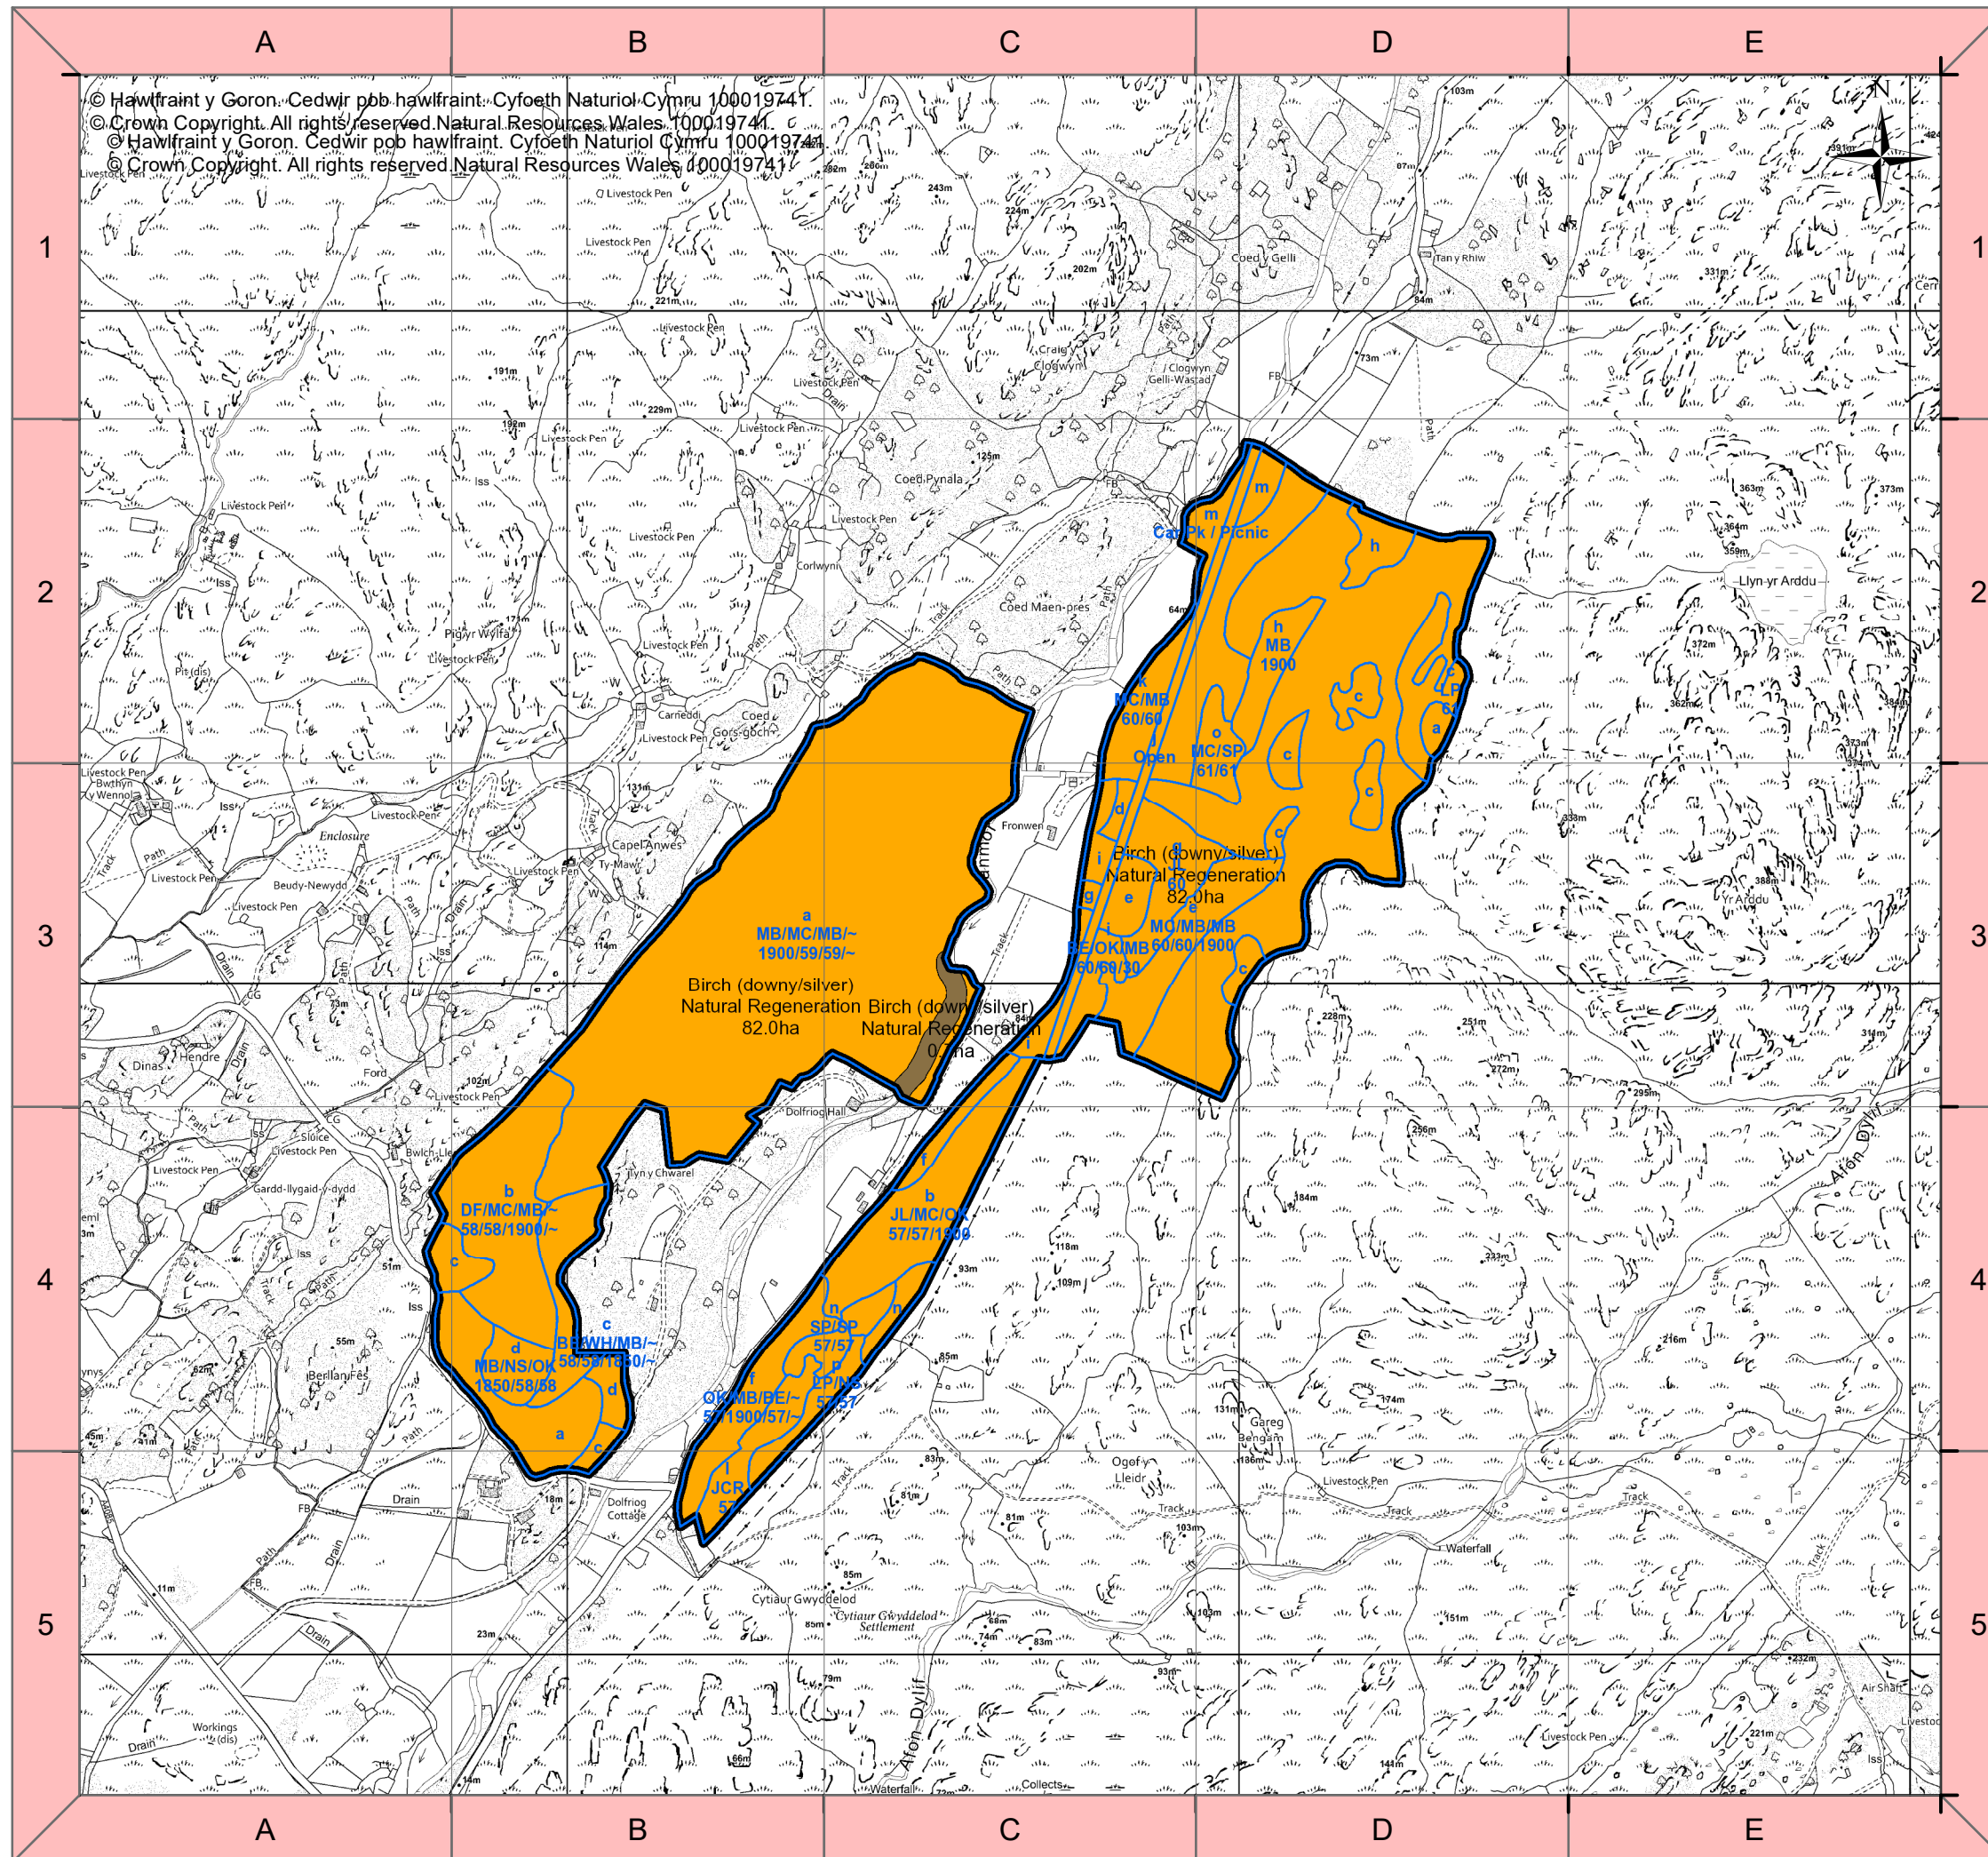

Legend

Sub-compartments

Sub-compartments

Forest Resource Plan Areas

Scenario Restock Areas

<all other values>

Riparian Woodland

Mixed Woodland
Predominantly Broadleaf

Mixed Woodland
Predominantly Conifer

Upland Wales -
Lower Exposure

Upland Wales -
Higher Exposure

Successional
Woodland

Open Land

Other Land

Undefined

Sub-compartments

Sub-compartments

© Hawfrant y Goron. Cedwir pob hawfrant. Cyfoeth Naturiol Cymru 100019741.
© Crown Copyright. All rights reserved. Natural Resources Wales 100019741.
© Hawfrant y Goron. Cedwir pob hawfrant. Cyfoeth Naturiol Cymru 100019741.
© Crown Copyright. All rights reserved. Natural Resources Wales 100019741.