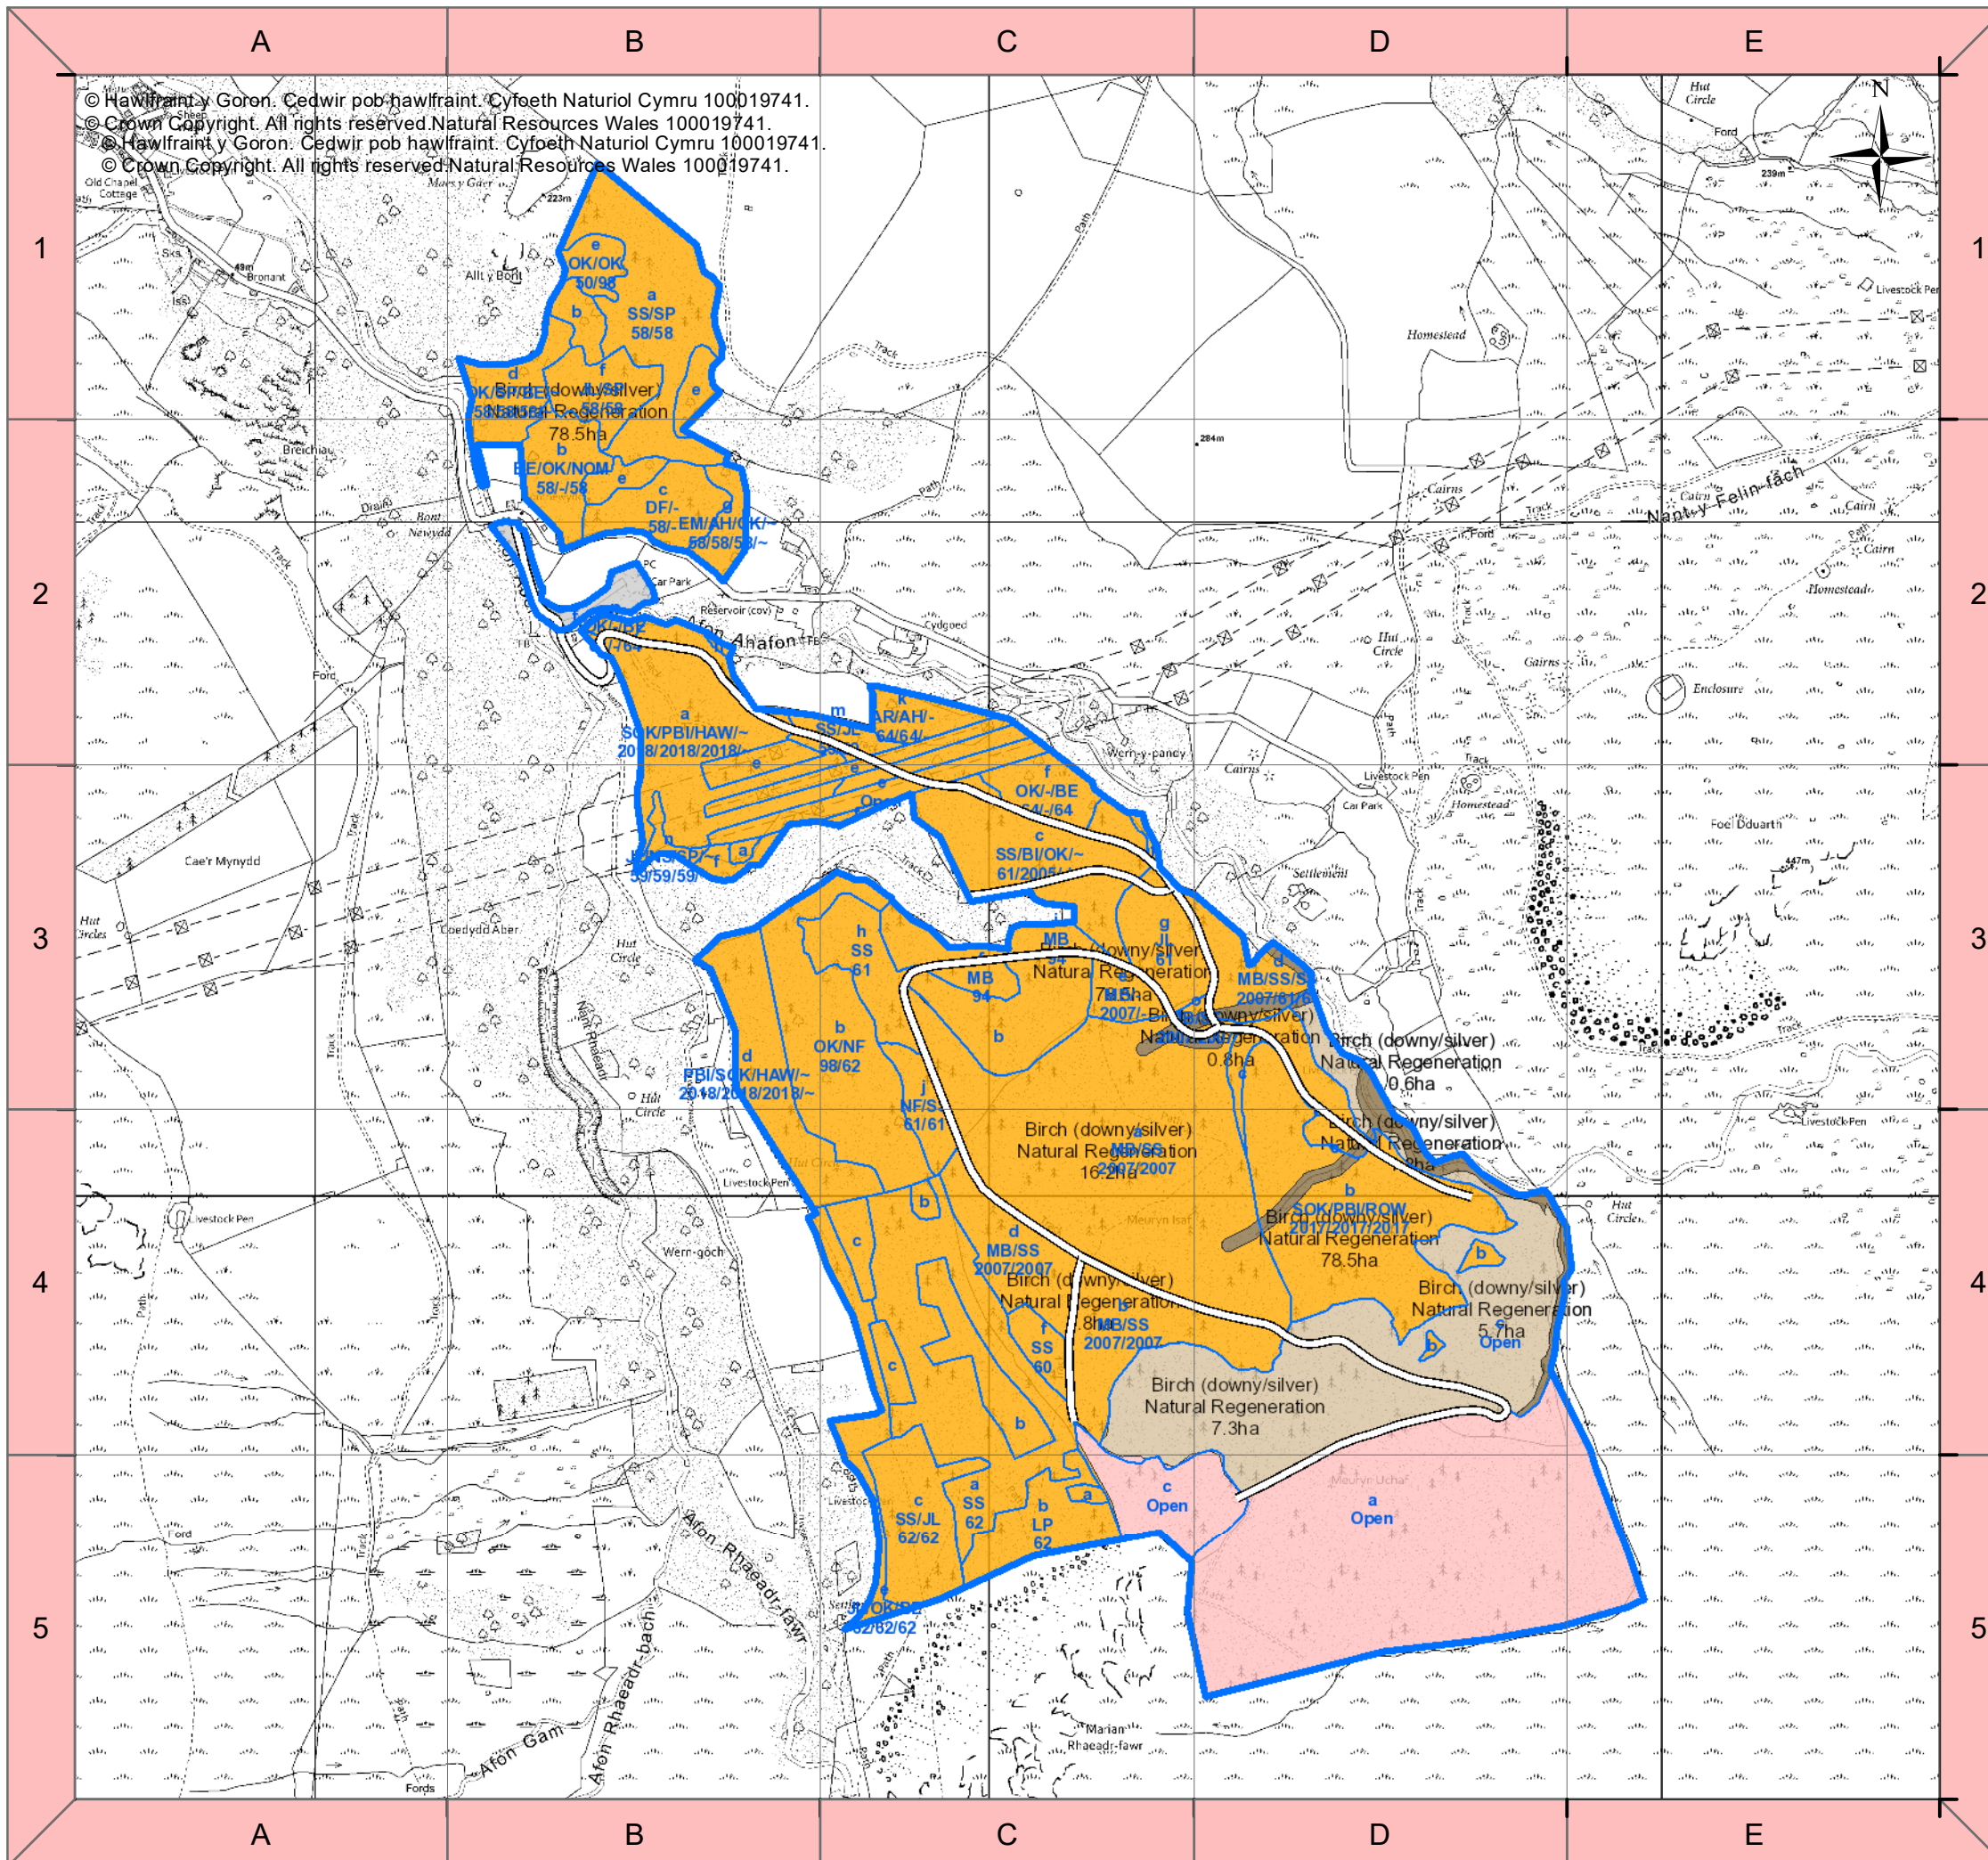

Legend

Forest Resource Plan Areas

Forest Resource Plan Areas

Forest Roads

Forest Roads

Sub-compartments

Sub-compartments

Scenario Restock Areas

<all other values>

Riparian Woodland

Mixed Woodland
Predominantly Broadleaf

Mixed Woodland
Predominantly Conifer

Upland Wales -
Lower Exposure

Upland Wales -
Higher Exposure

Successional
Woodland

Open Land

Other Land

Undefined

© Hawffraint y Goron. Cedwir pob hawffraint. Cyfoeth Naturiol Cymru 100019741.
© Crown Copyright. All rights reserved. Natural Resources Wales 100019741.
© Hawffraint y Goron. Cedwir pob hawffraint. Cyfoeth Naturiol Cymru 100019741.
© Crown Copyright. All rights reserved. Natural Resources Wales 100019741.