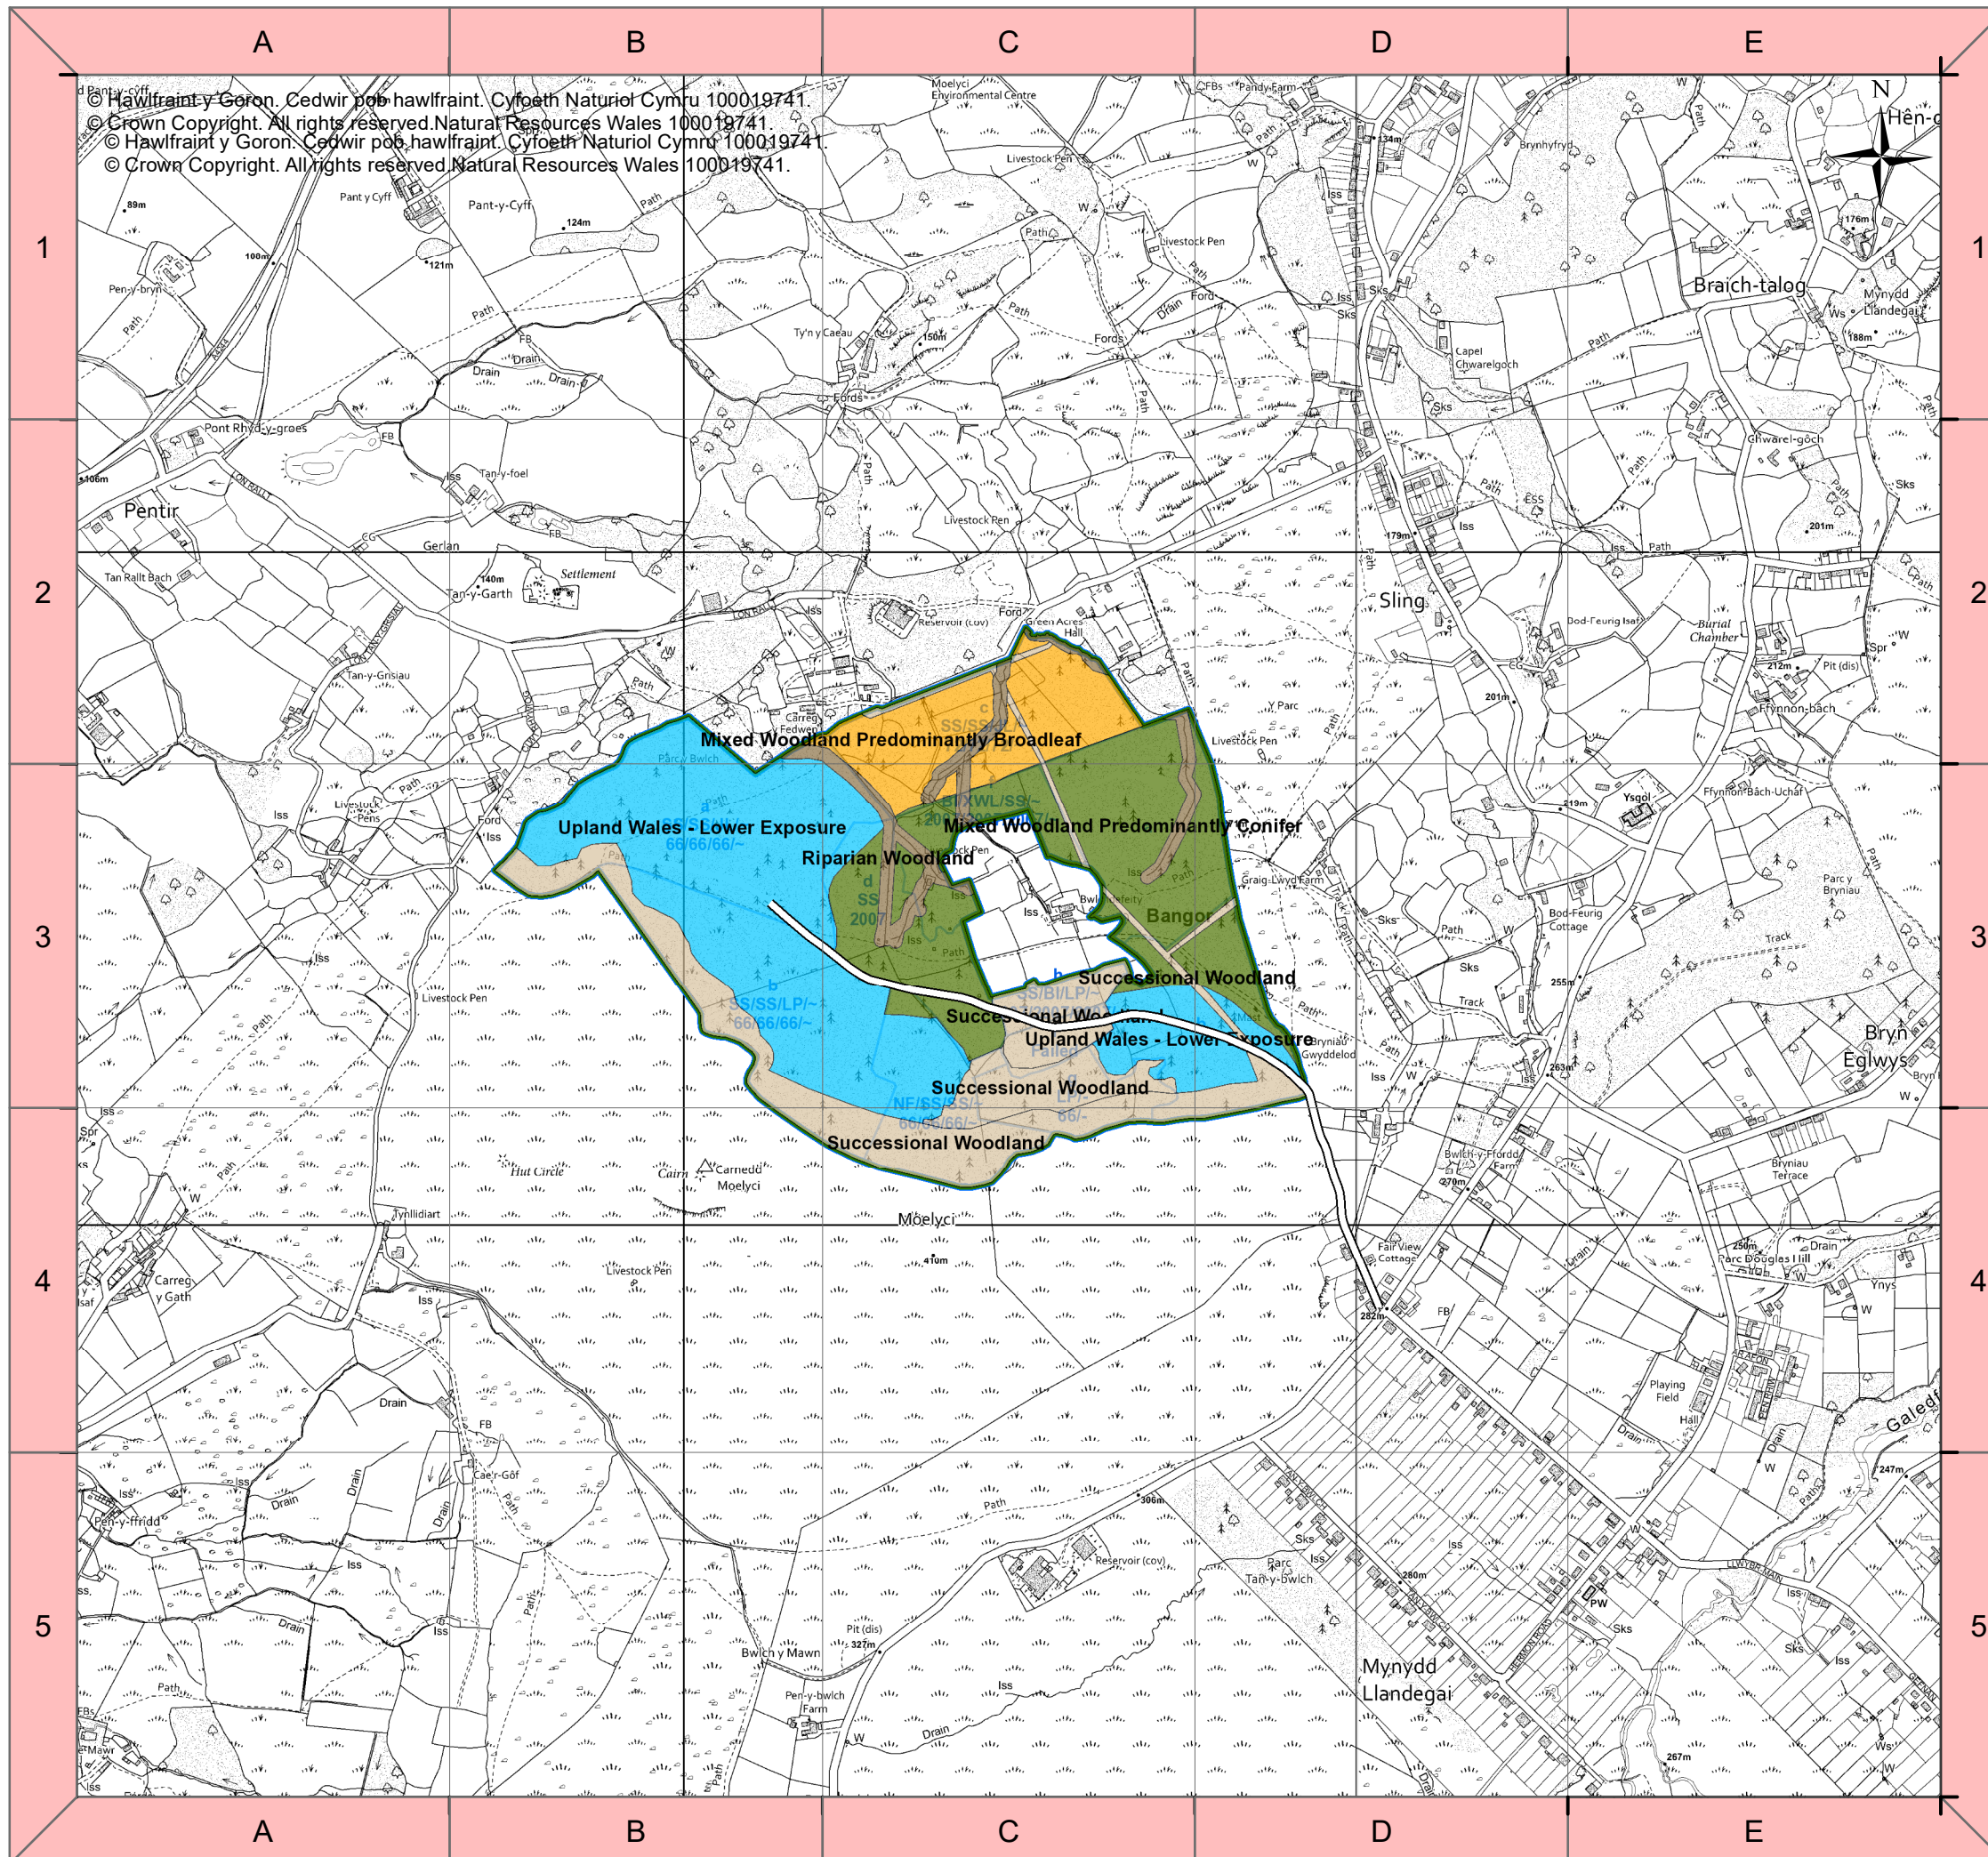

**Legend**

**Forest Roads**

— Forest Roads

**Scenario Restock Areas**

□ <all other values>

■ Riparian Woodland

■ Mixed Woodland  
Predominantly  
Broadleaf

■ Mixed Woodland  
Predominantly  
Conifer

■ Upland Wales -  
Lower Exposure

■ Upland Wales -  
Higher Exposure

■ Successional  
Woodland

■ Open Land

■ Other Land

■ Undefined

**Blocks**

□ Blocks

**Sub-compartments**

□ Sub-compartments

**Forest Resource Plan  
Areas**

□ Forest Resource  
Plan Areas

© Hawfrainth y Goron. Cedwir pob hawfrainth. Cyfoeth Naturiol Cymru 100019741.  
© Crown Copyright. All rights reserved. Natural Resources Wales 100019741.  
© Hawfrainth y Goron. Cedwir pob hawfrainth. Cyfoeth Naturiol Cymru 100019741.  
© Crown Copyright. All rights reserved. Natural Resources Wales 100019741.