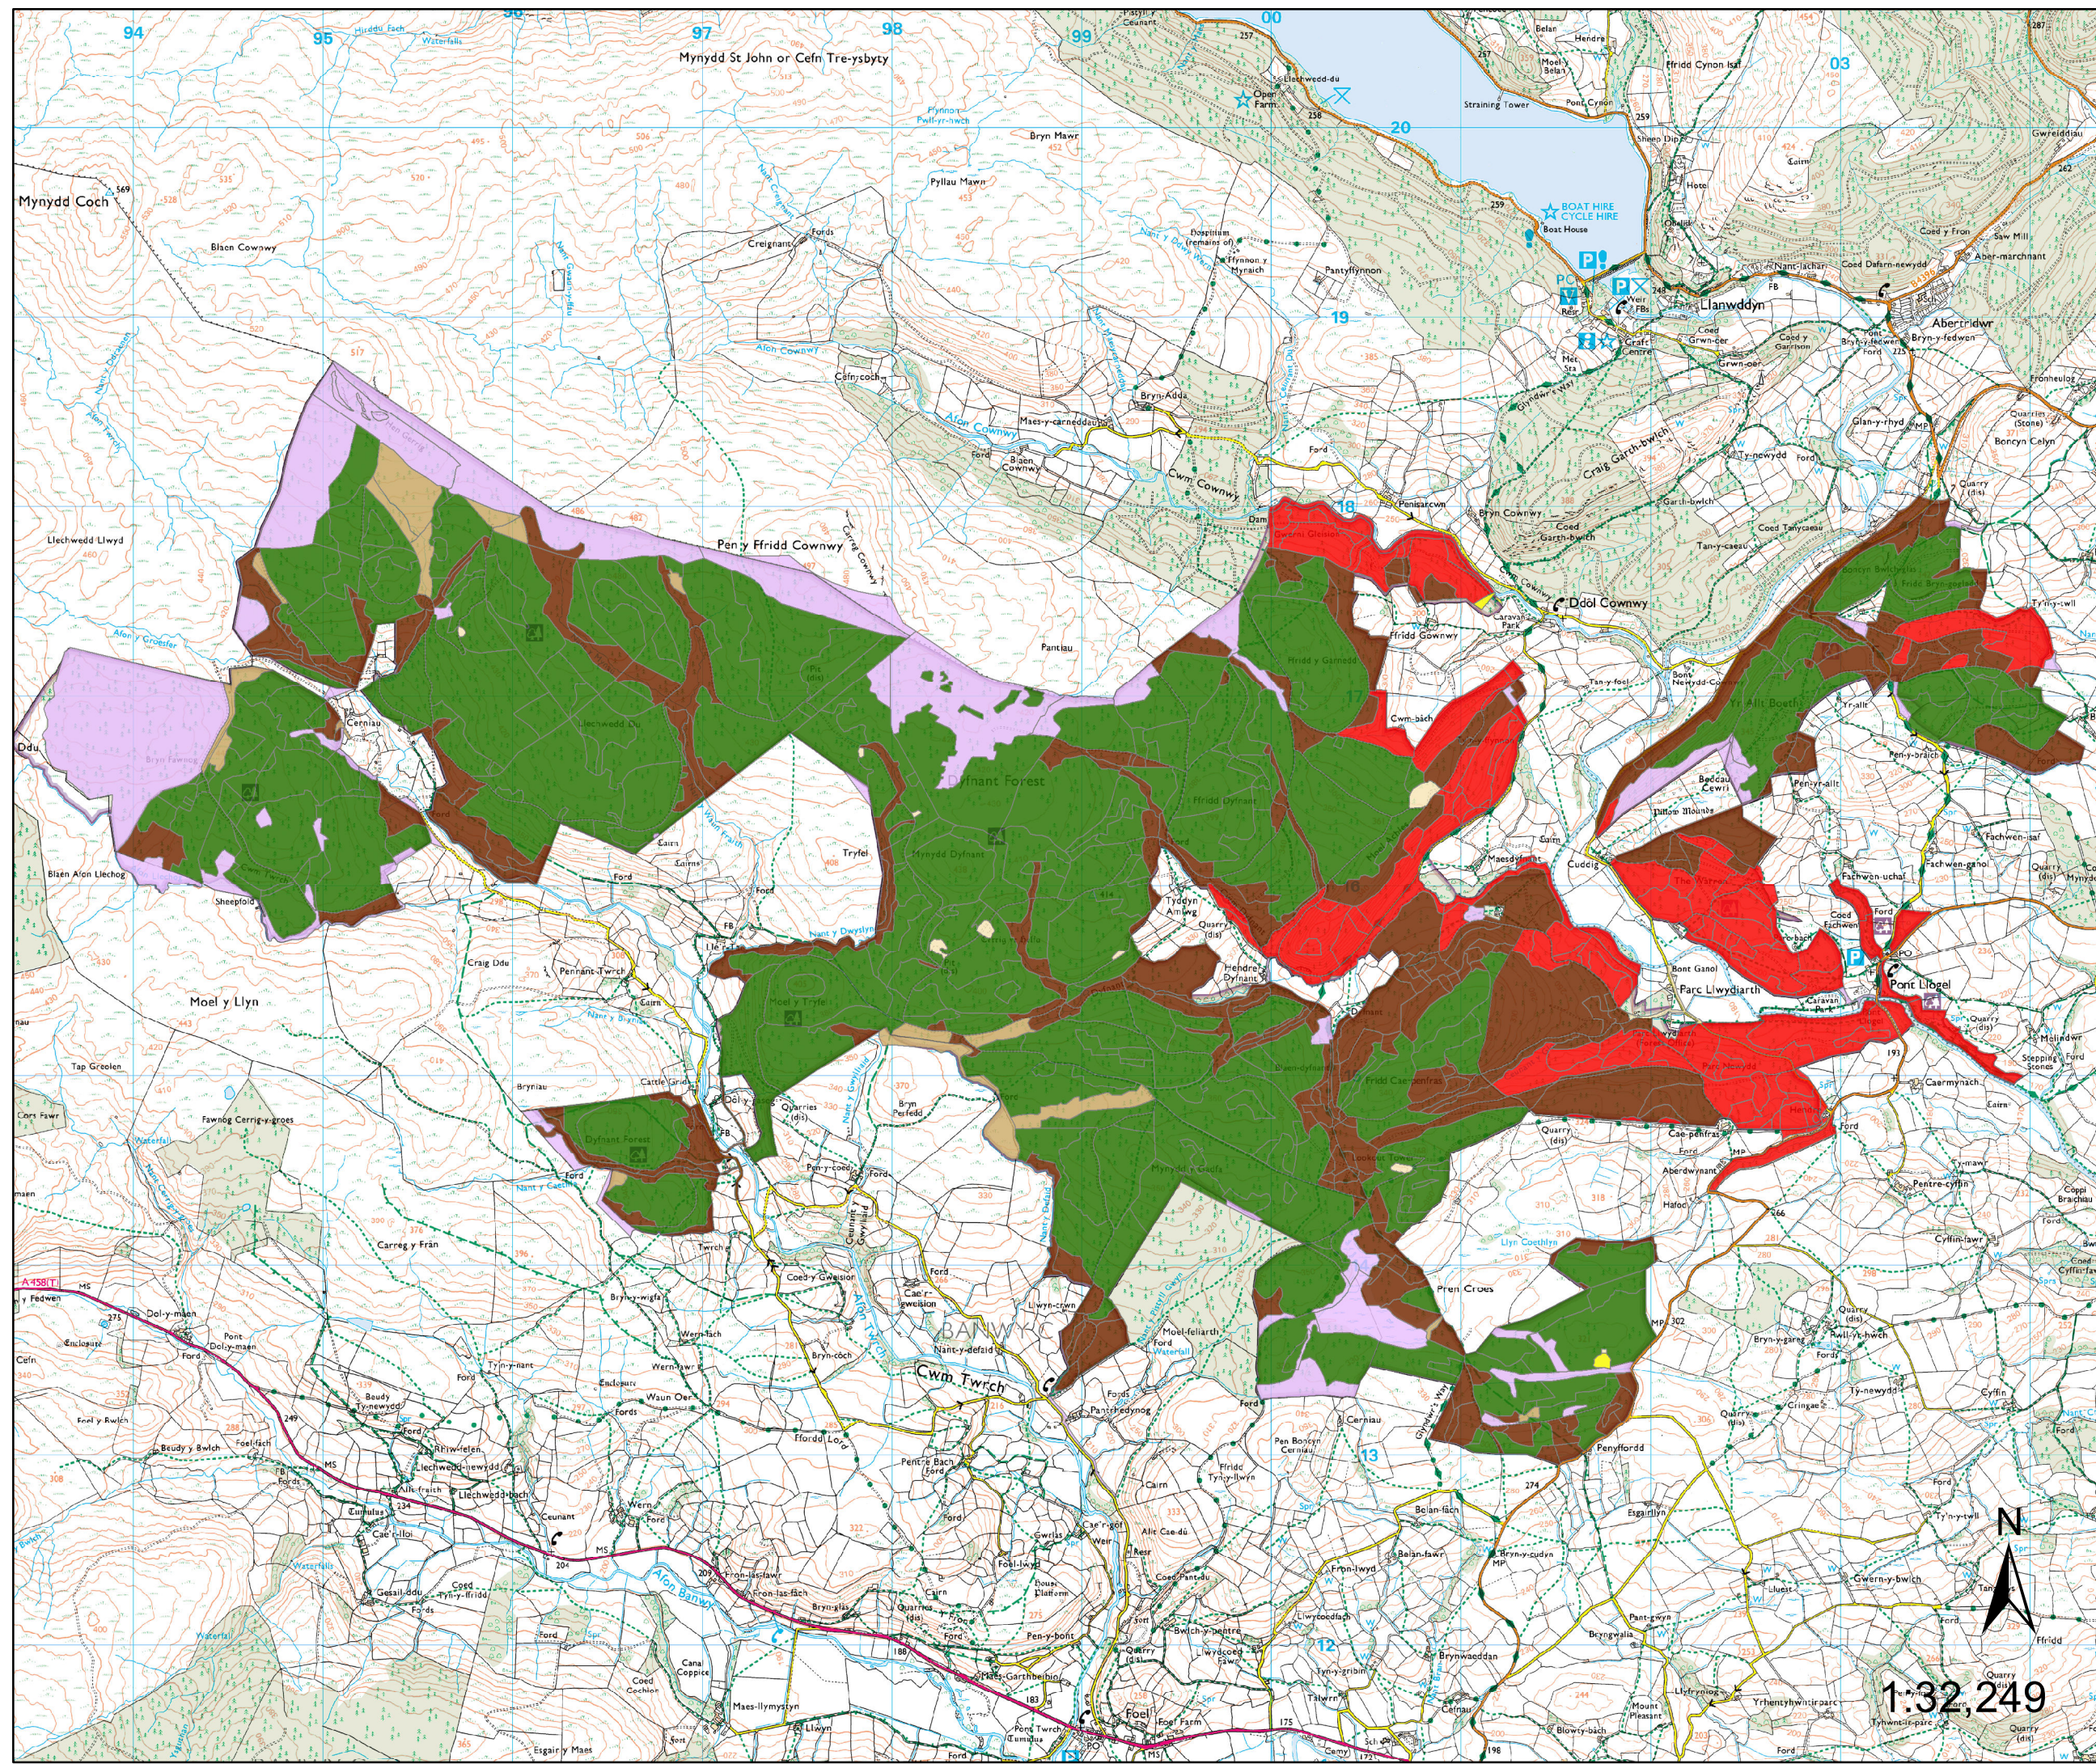

Forest District: Coed Y Gororau  
Dyfnant Forest

Long-Term Primary Objectives

Scale: 1:32,249

Date: Feb 2021

Legend

Map1

Long-Term Primary Objectives

-  Ancient Woodland Management
-  Native Woodland Management
-  Standard Forestry Management
-  Successional Woodland
-  Open Habitat Management
-  Open Land Other
-  Recreational Sites
-  Other Land Uses

1:32,249