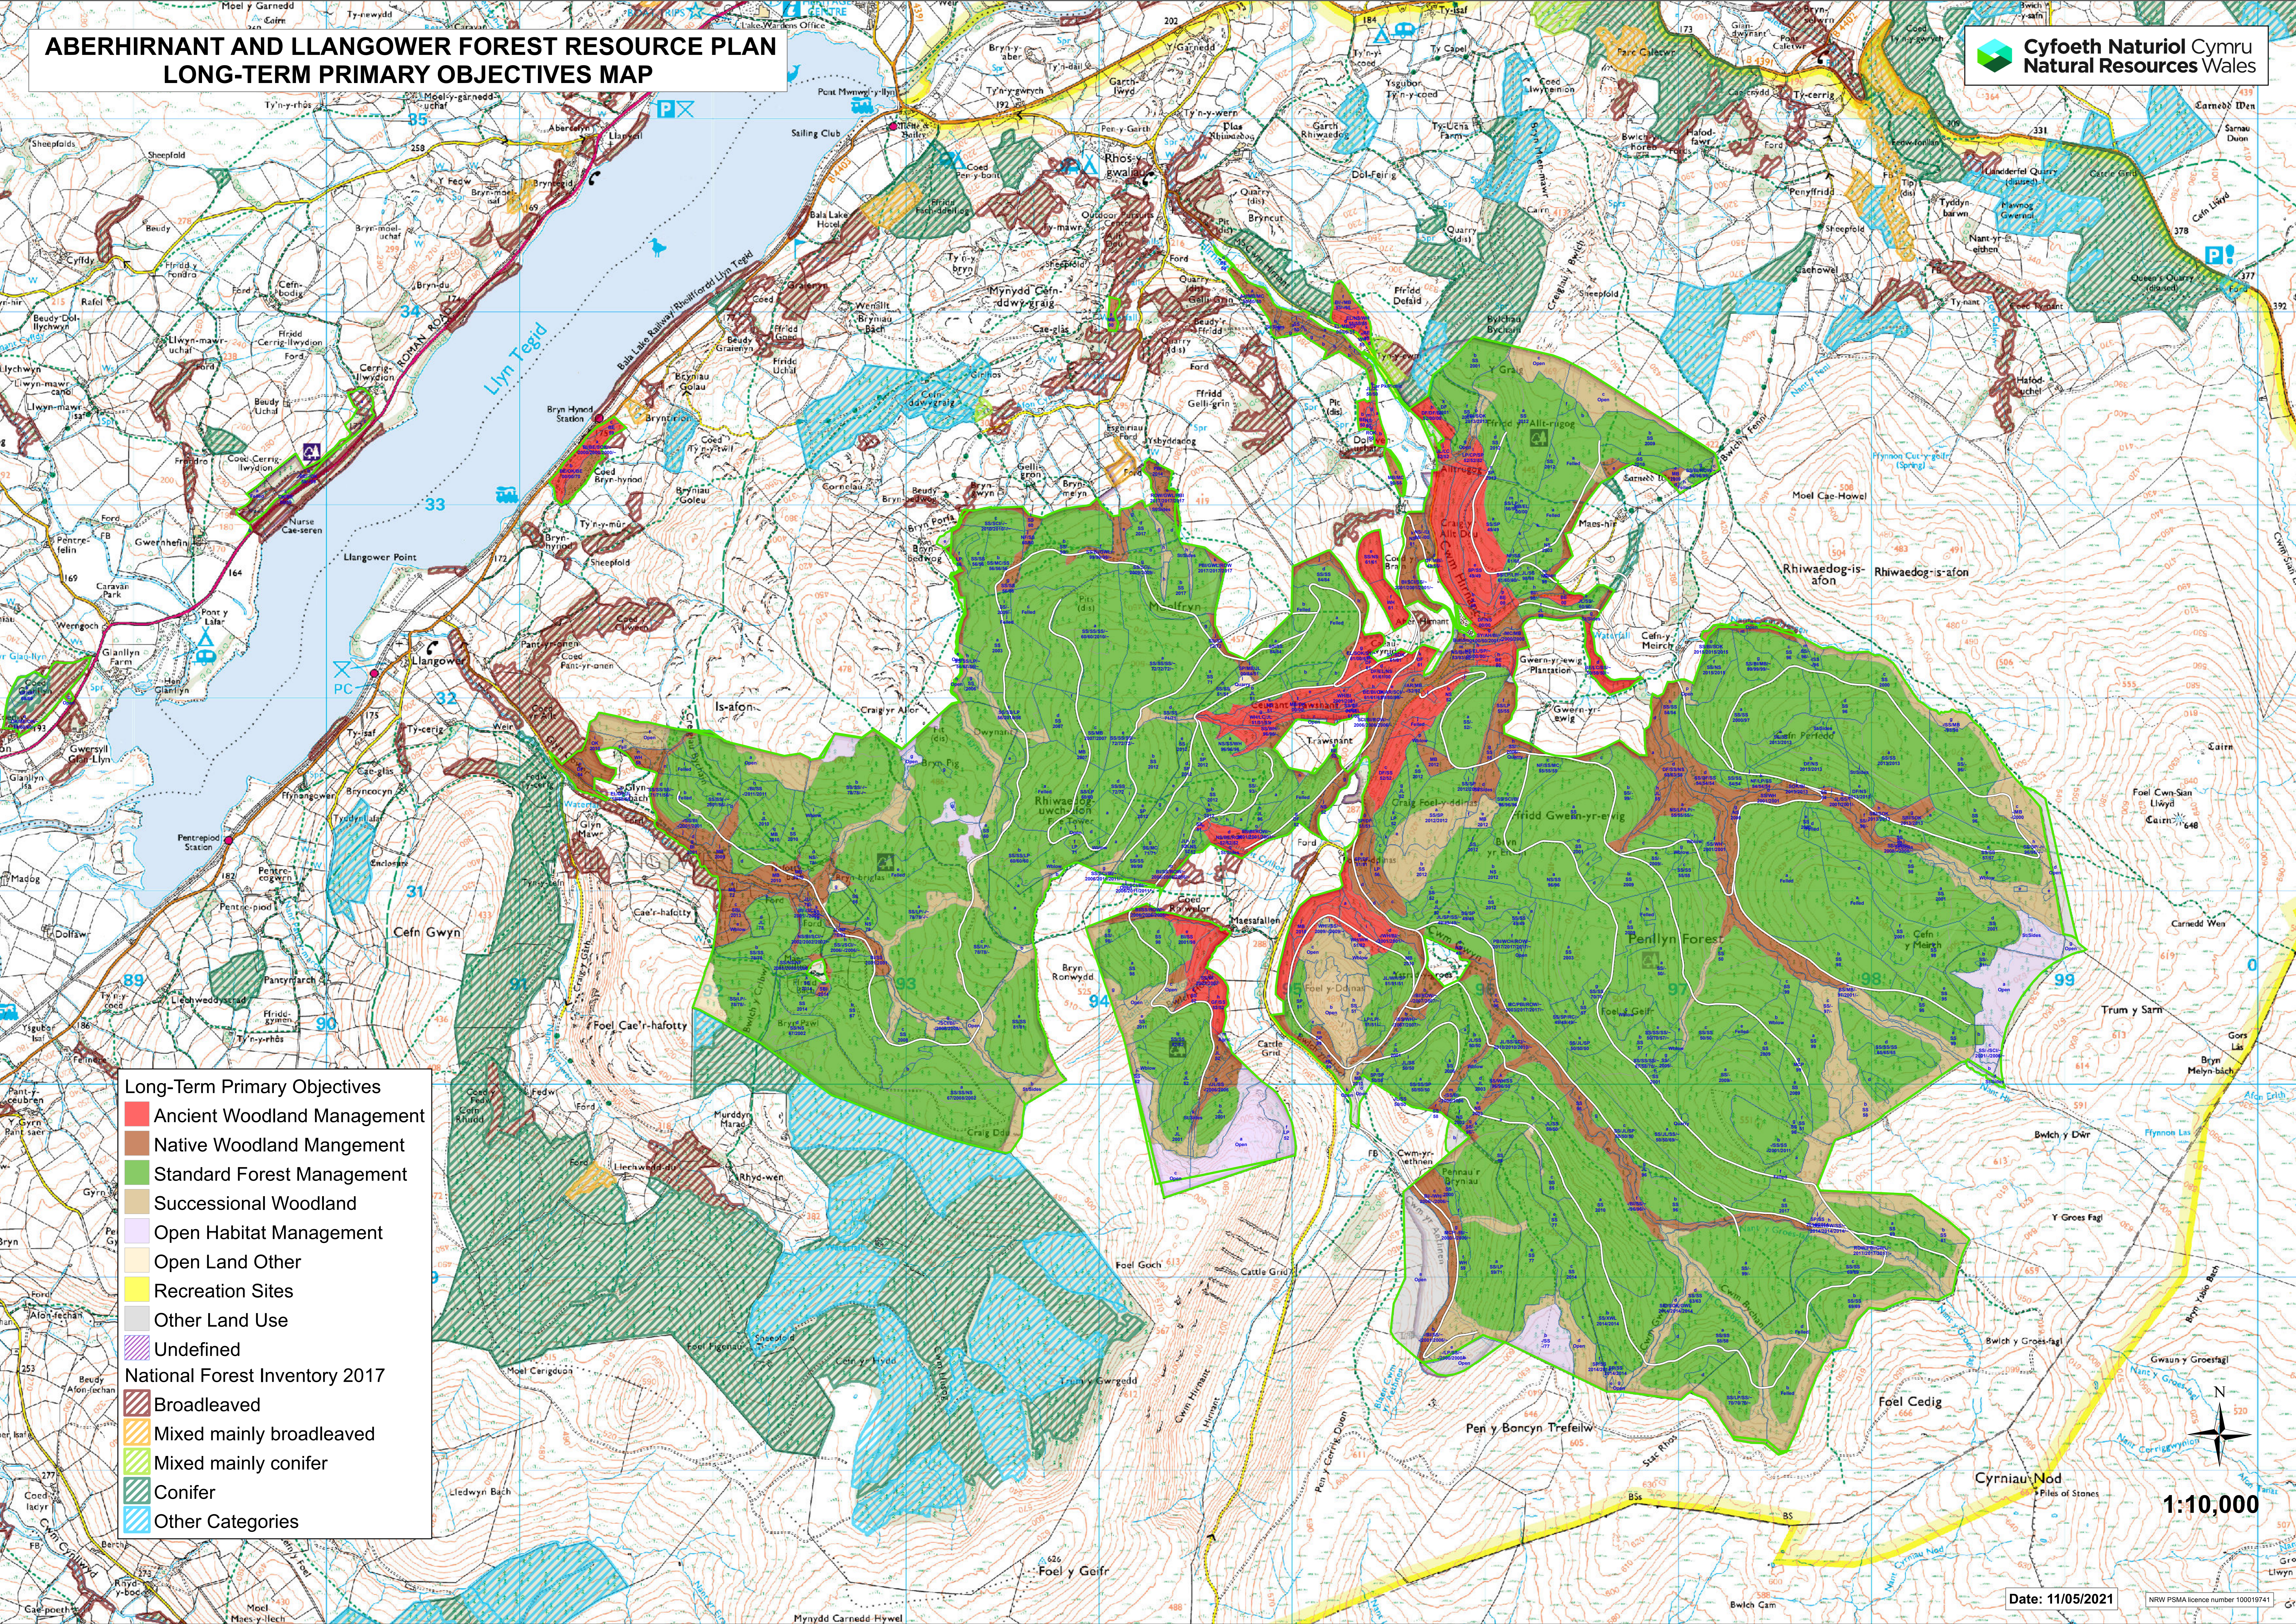

ABERHIRNANT AND LLANGOWER FOREST RESOURCE PLAN LONG-TERM PRIMARY OBJECTIVES MAP

Long-Term Primary Objectives

- Ancient Woodland Management
- Native Woodland Management
- Standard Forest Management
- Successional Woodland
- Open Habitat Management
- Open Land Other
- Recreation Sites
- Other Land Use
- Undefined

National Forest Inventory 2017

- Broadleaved
- Mixed mainly broadleaved
- Mixed mainly conifer
- Conifer
- Other Categories

1:10,000