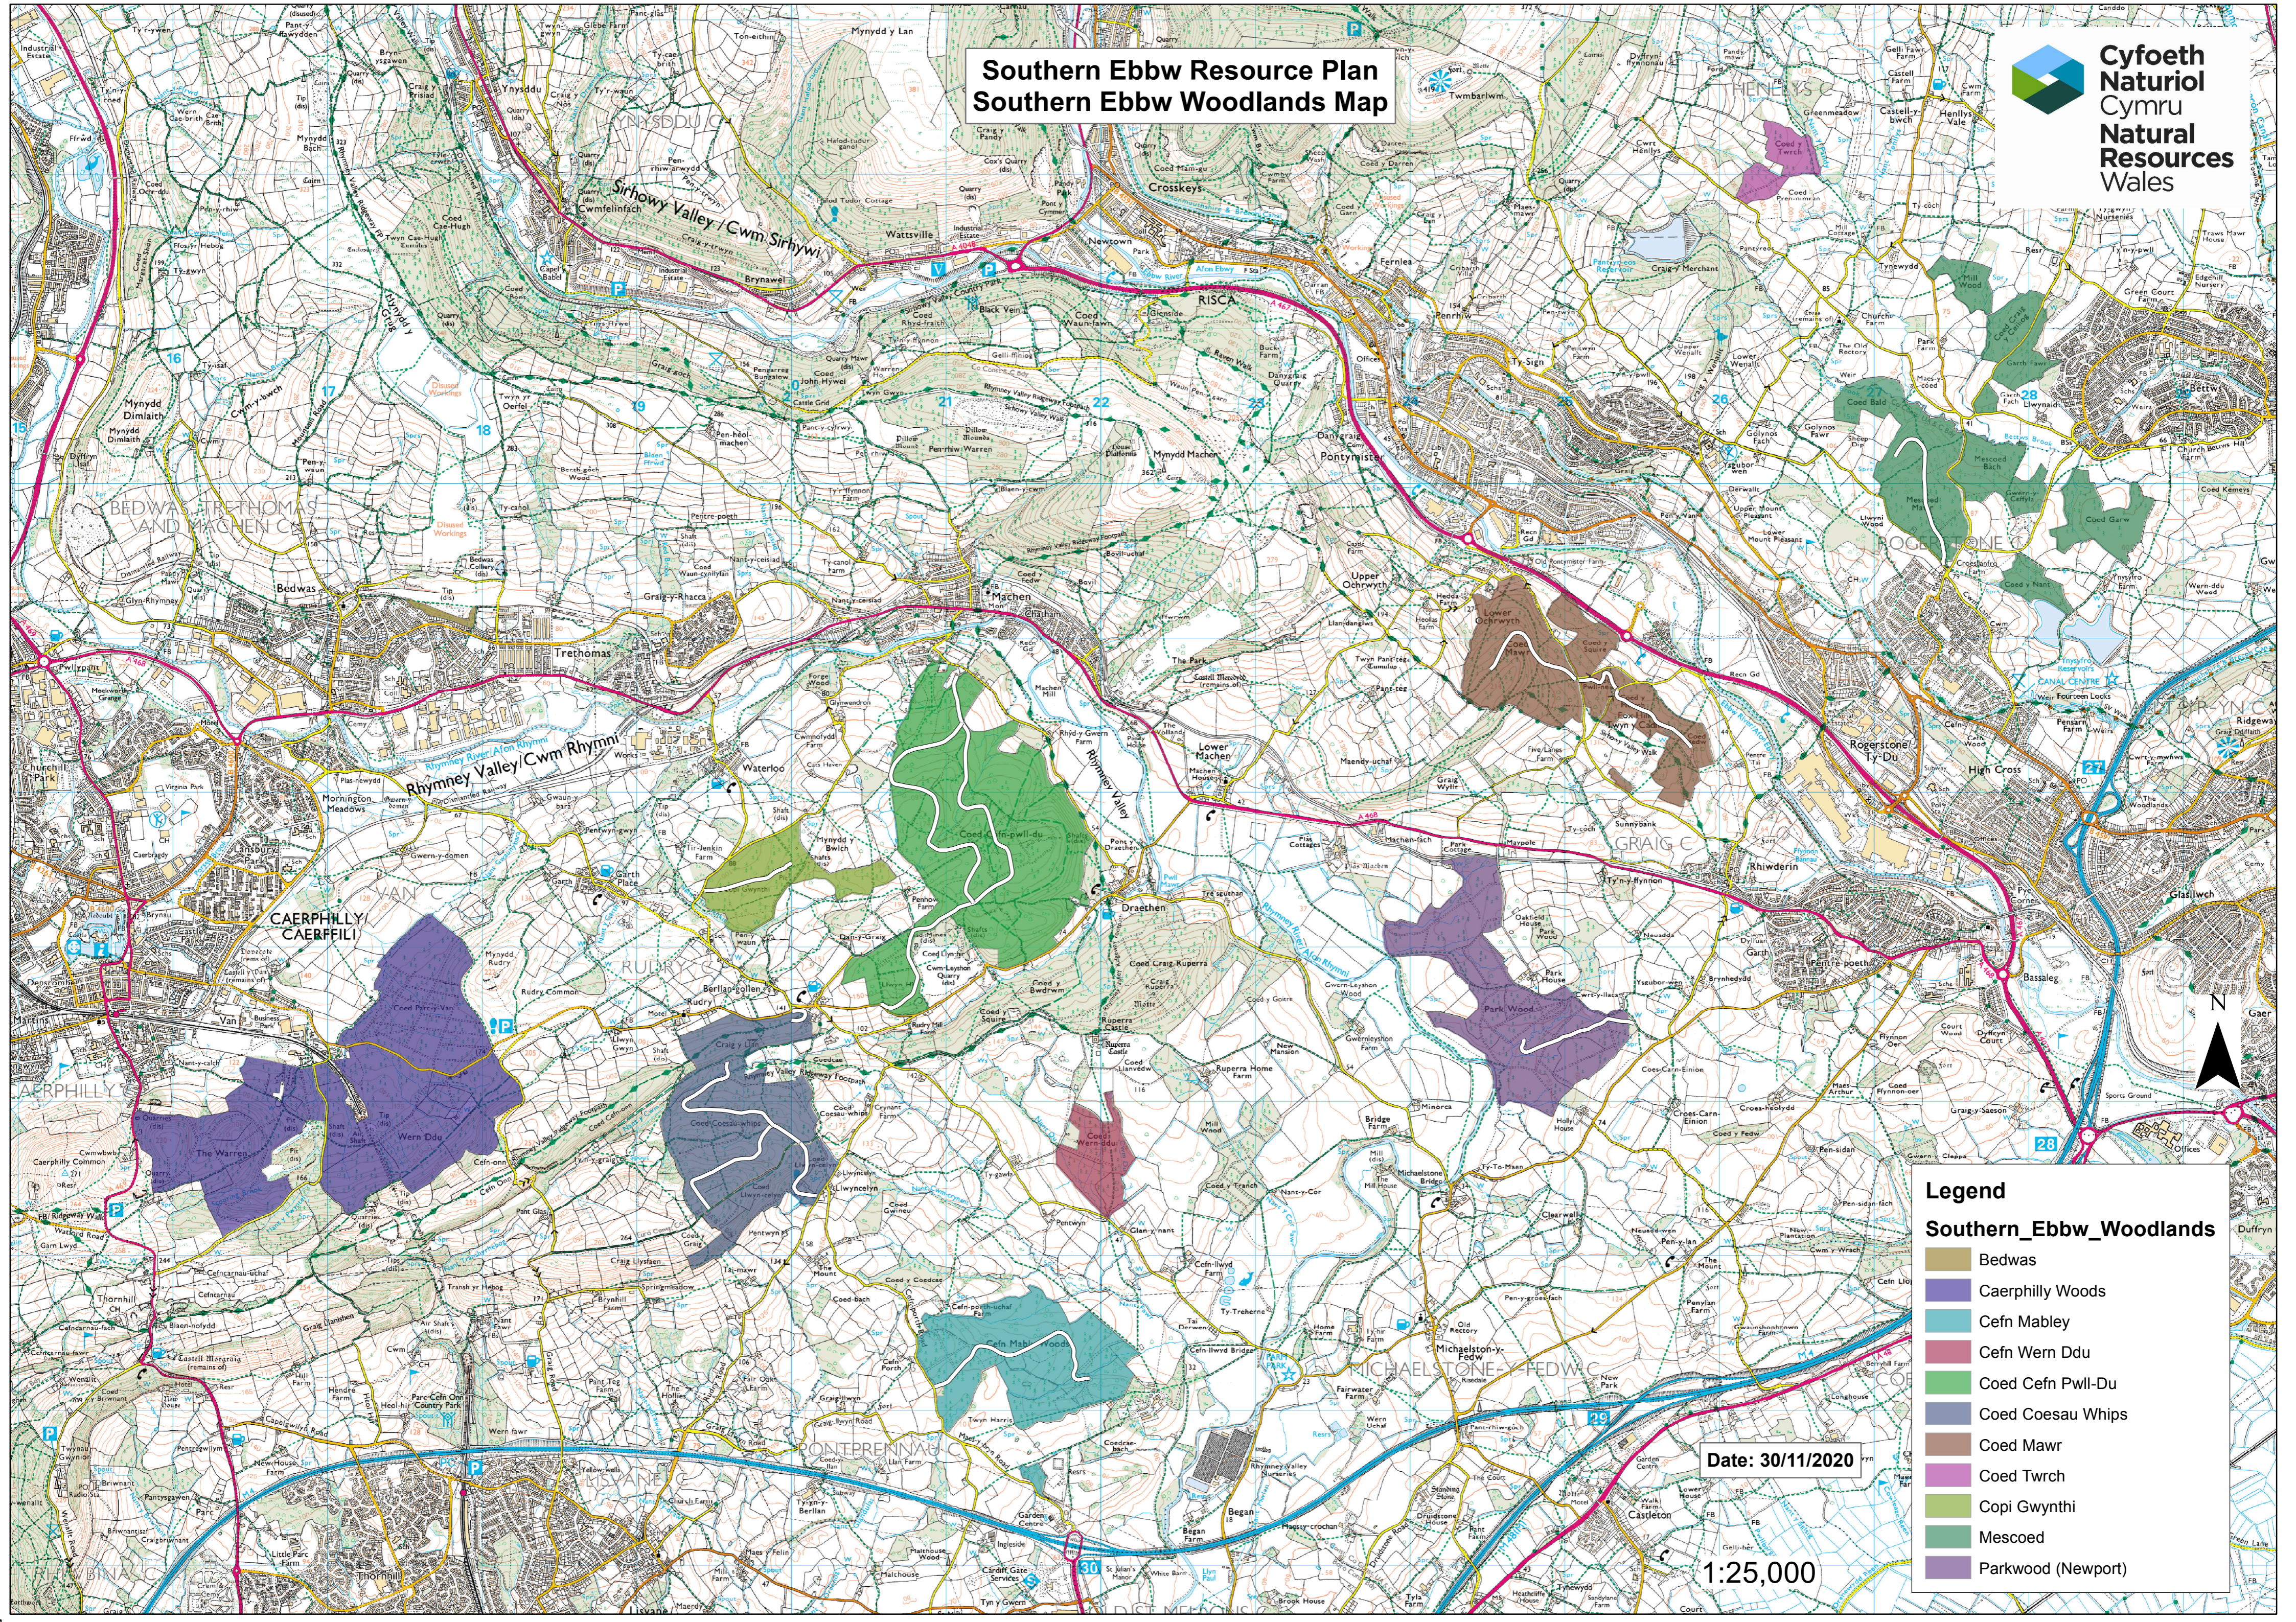

**Southern Ebbw Resource Plan**  
**Southern Ebbw Woodlands Map**

**Legend**

**Southern\_Ebbw\_Woodlands**

- Bedwas
- Caerphilly Woods
- Cefn Mabley
- Cefn Wern Ddu
- Coed Cefn Pwll-Du
- Coed Coesau Whips
- Coed Mawr
- Coed Twrch
- Copi Gwynthi
- Mescoed
- Parkwood (Newport)

Date: 30/11/2020

1:25,000