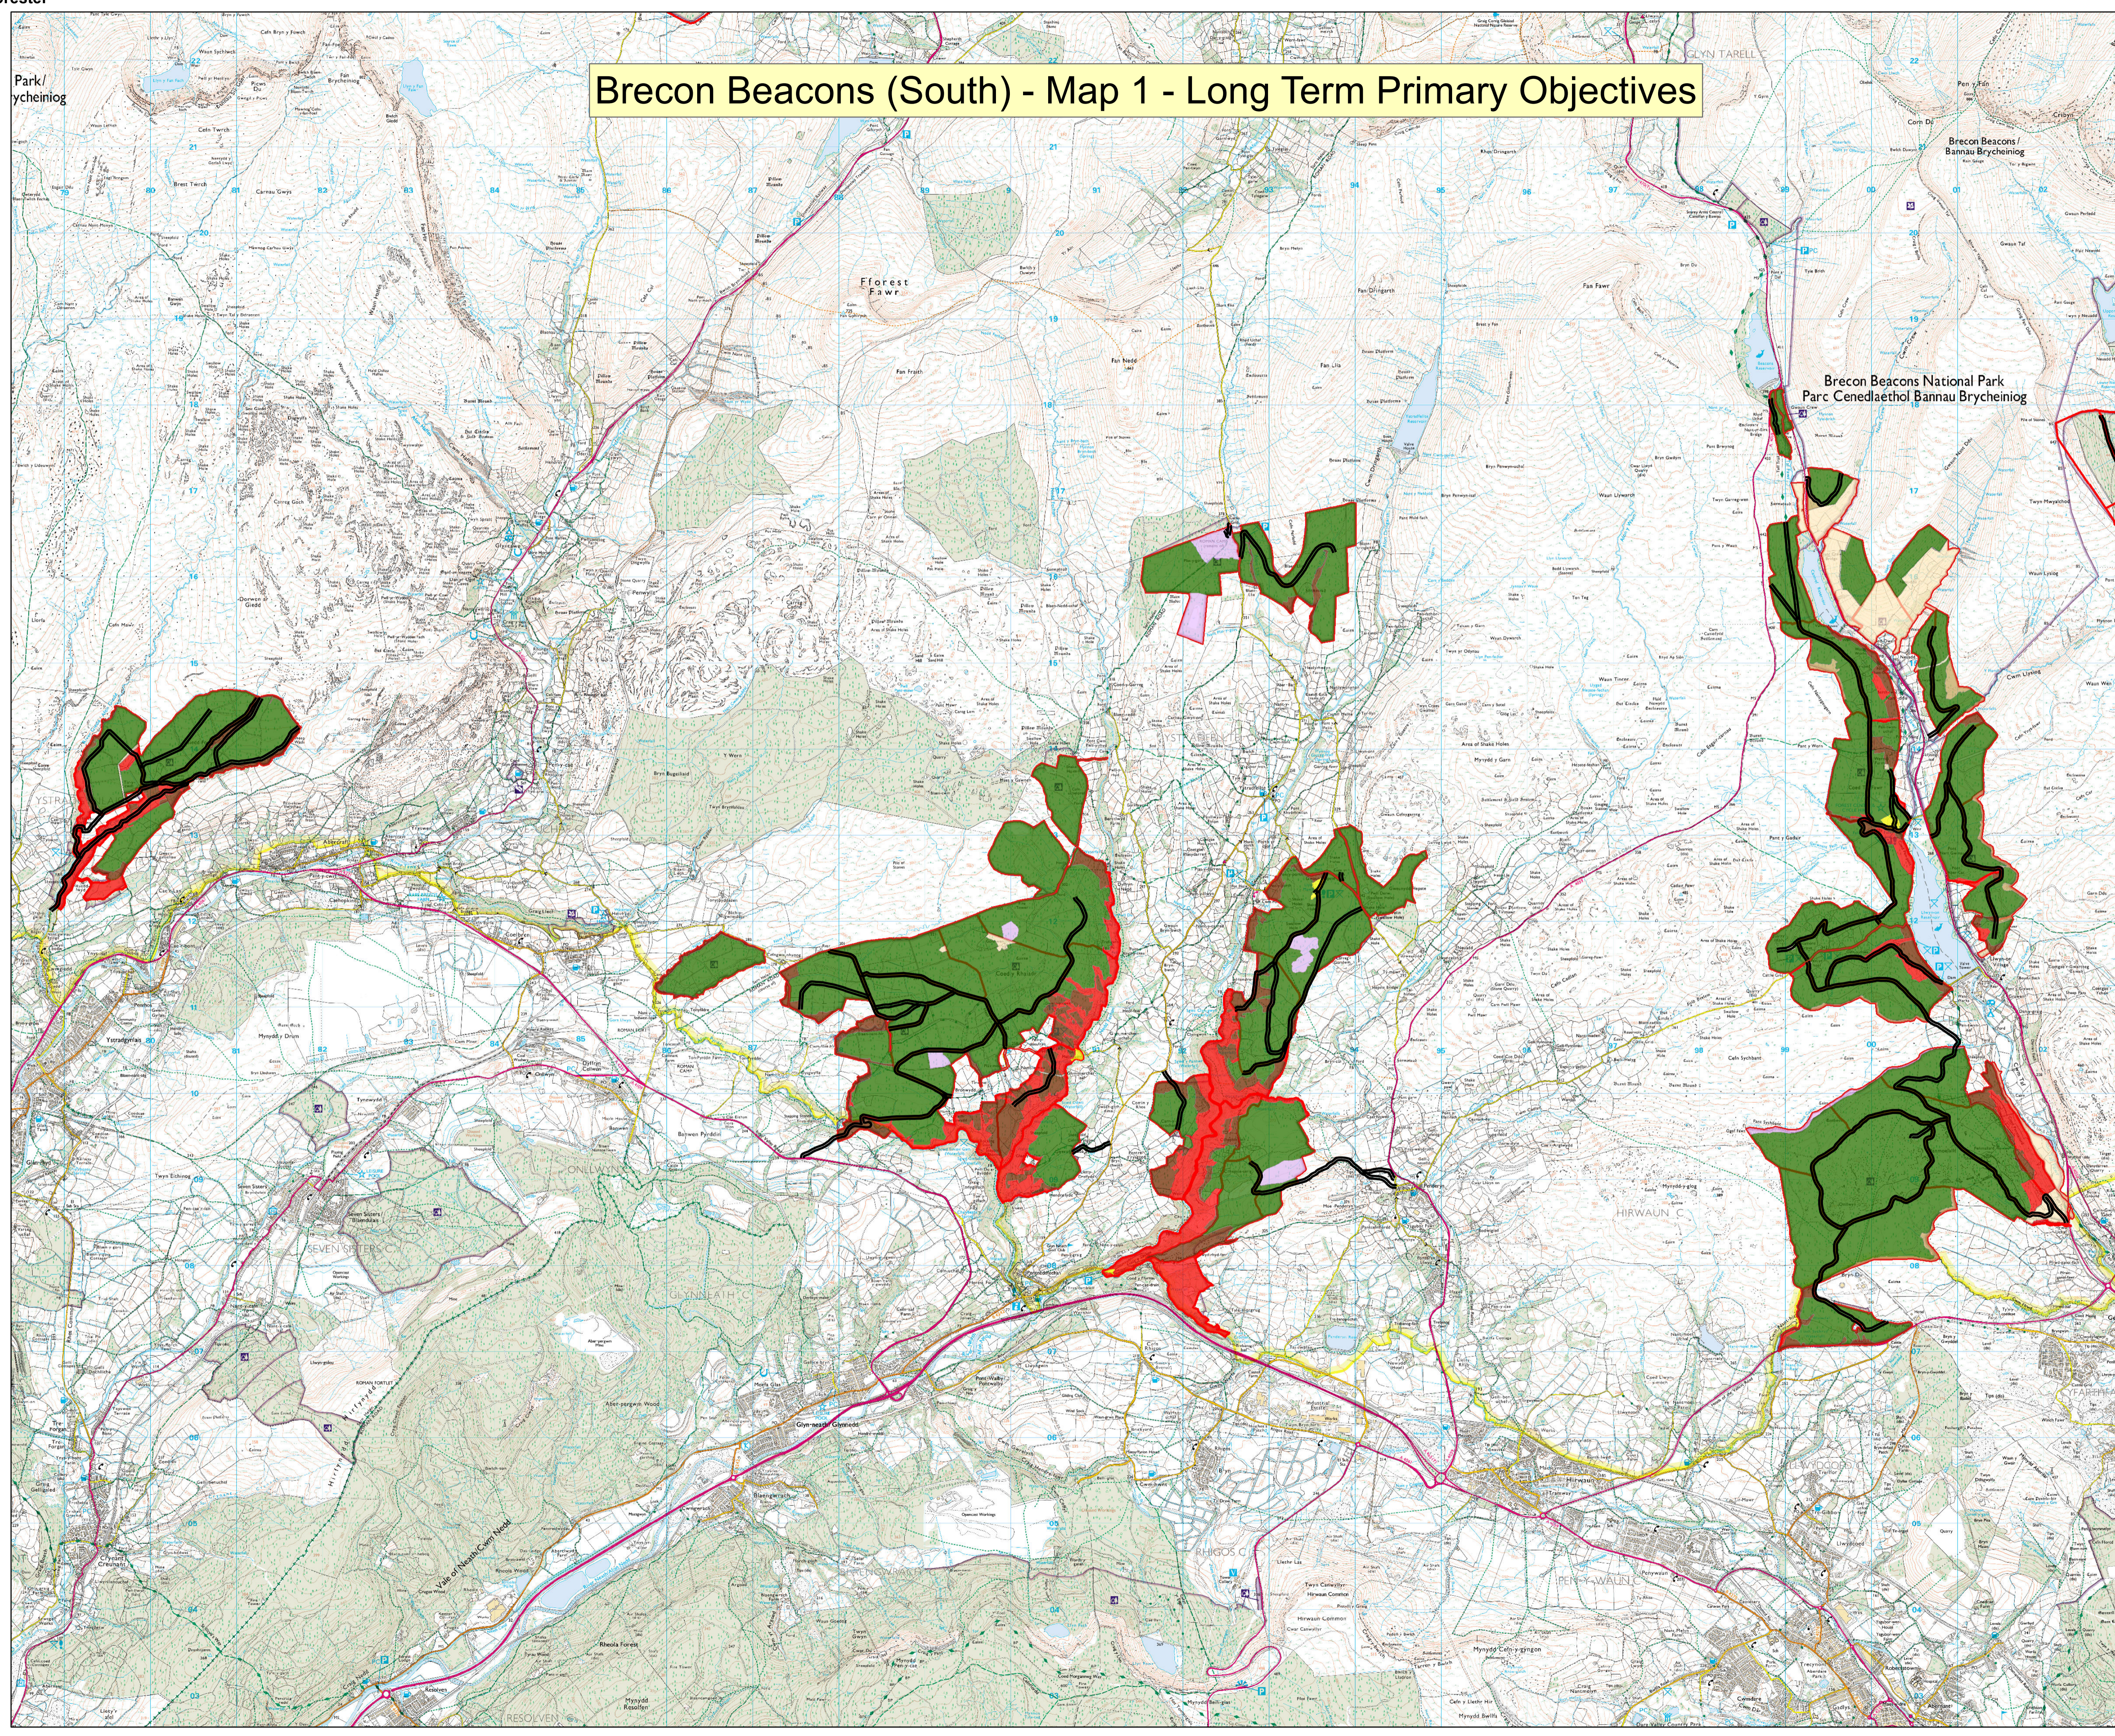

Brecon Beacons (South) - Map 1 - Long Term Primary Objectives

Forest District - South West Wales
Title - DU08 Brecon Beacons South
Type of Map Stock
Scale 1:35,000
Date July 2017

Legend

DU08 Long Term Objectives Ingterm_ob

- Ancient Woodland Management
- Native Woodland Management
- Standard Forestry Management
- Open Habitat Management
- Successional Woodland
- Open Land Other
- Recreational

Brecon Beacons National Park
Parc Cenedlaethol Bannau Brycheiniog

Fforest
Fawr

SEVEN STEEP

GLYNNEATH C

HIRWAUN C

RHIGOS C

PEN-Y-WALN C